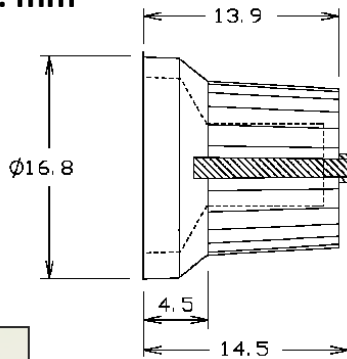

Datasheet

2 Colour Knobs

RS Stock number 777-7356

Unit: mm

RS 7777334

Knob black blue marker line 6mm splined

RS 7777356

Knob black blue marker line 6mm D

RS 7777338

Knob black green marker line 6mm splined

RS 7777350

Knob black green marker line 6mm D

RS 7777347

Knob black grey marker line 6mm splined

RS 7777369

Knob black grey marker line 6mm D

RS 7777340

Knob black red marker line 6mm splined

RS 7777362

Knob black red marker line 6mm D

RS 7777344

Knob black white marker line 6mm splined

RS 7777366

Knob black white marker line 6mm D

RS 7777353

Knob black yellow marker line 6mm splined

RS 7777375

Knob black yellow marker line 6mm D