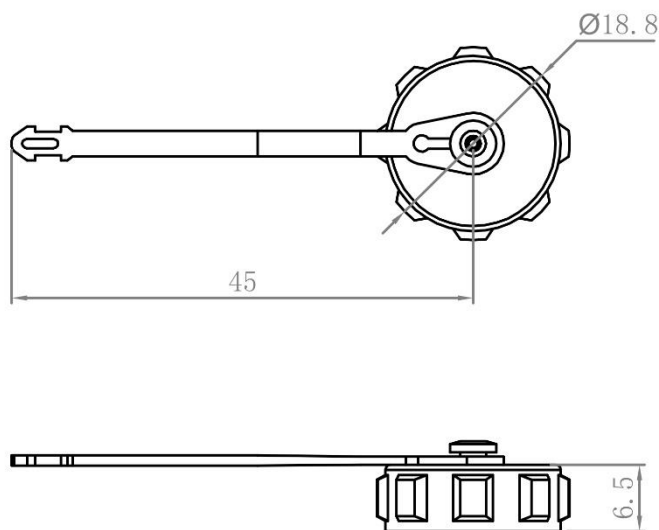

## Product Details

The RS Pro SP13 series is a range of lightweight but robust waterproof connectors, which are sealed to IP68. Threaded coupling ensures a secure connection, even in the harshest environments. Versions are available for in-line cable to cable and for cable to panel connections. Plugs and receptacles are available with either male pins or female sockets. These products are ideal for use in outdoor applications where a secure, waterproof connection is required.

## Material and Specification:

- Material – Nylon 66
- Fire Resistance – V0
- IP68
- Threaded Coupling

## Dimensional line drawings