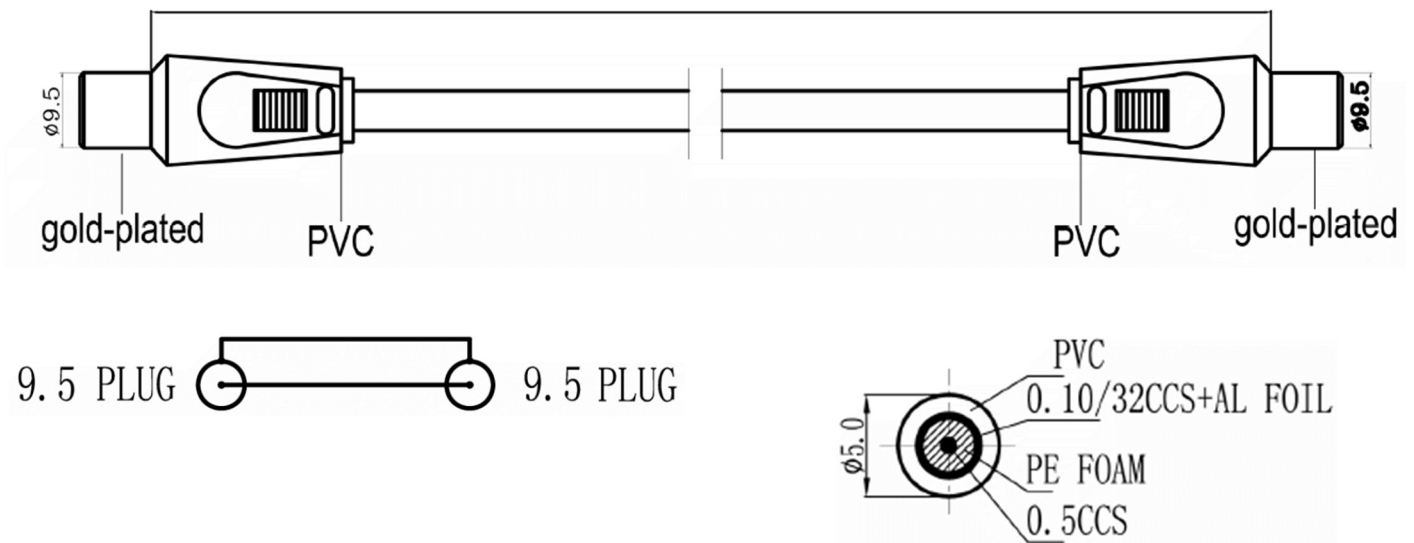

Datasheet

RS PRO 10m Coaxial Male to Male TV Cable, White

Stock number: 192-4491

EN

The RS PRO 10 metre, 75-ohm coaxial TV cable has a white PVC jack and boots.

The inner core is a single, solid core and has a PE foam surrounding and is double shielded with a layer of aluminium foil and a CCS braid.

Coaxial TV cables are generally used to connect a TV aerial to a TV.

RoHS / REACH / CE