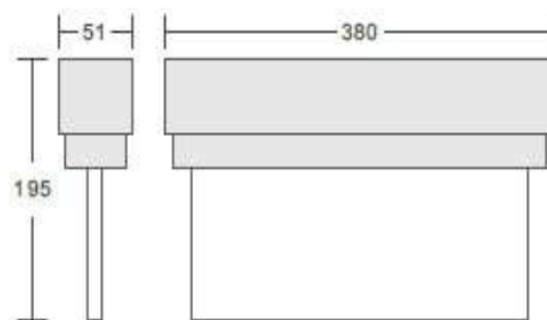

Datasheet

RS Pro Emergency LED Exit Sign

RS Stock No: 125-8557

EMEXIT 4 Watt Double Sided LED Emergency Exit Sign

ENGLISH

Description	LED Emergency Double Sided Exit Sign 3 Hour Maintained Arrow Down
Optional Extra Legends	EMEXITL2 – Running Man + Arrow Up (RS no. 810-0316) EMEXITLR – Running Man + Arrow Right/Left (RS no. 810-0319)
Overall dimensions (mm)	
Height – Width - Depth	(H)195mm (W)380mm (D)51mm
Product Weight	1.09kg
Voltage (V)	220-230V 50-60Hz
Lamp Type	16 x SMD 3528 Non replaceable LED
Lumen Output	120Lm
Charge Time (Initial)	24 hours
Discharge Duration	3 Hours
Class	Class II. Must not be Earthed
IP	IP20
Circuit Power	5 watts
Temperature Range	-10 to +30°C
Battery type	Ni-Cd 4.8V 600mAh (4xcell)
Origin of Manufacture	China
Main materials:	
Chassis (gear tray)	Self-Extinguishing Polycarbonate
Body	Self-Extinguishing Polycarbonate
Diffuser	Self-extinguishing Polycarbonate
Method of fix	Direct fixing – Screws provided Ceiling or Wall Mounting
Instruction Sheet	Yes
Electrical Connections	Screw terminals
Running Gear	Electronic
F mark	Yes
CE mark	Yes
Quality Assurance System	Yes ISO 9001 QMS
Batch coding details on product	Yes
Certificate of Conformity (Held on File)	Yes
Warranty	2 years
Manufactured in accordance to:	EN55015. EN61547. EN61000-3-2. EN61347-2-7. EN61347-2-3. BSEN60598