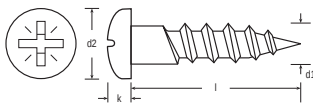

# Recessed Round Stainless Steel A2-304 Woodscrew to DIN 7996

RS Stock No **1443523**

Size **5.0 x 75mm**

d1	(No. 4) 3.0mm	(No. 6) 3.5mm	(No. 8) 4.0mm	(No. 10) 5.0mm	(No. 12) 5.5mm
d2	6	7	8	10	11
k	2.1	2.35	2.8	3.5	3.8
Recess No.	1	2	2	2	3

## Please view our full range listing below

RS Stock No	Size (mm)
4833012	3.5 x 20
4833220	4.0 x 25
1443517	4.0 x 30
4833236	4.0 x 40
1443518	4.0 x 50
1443519	5.0 x 25
1443520	5.0 x 30
4833242	5.0 x 40
1443521	5.0 x 50
1443522	5.0 x 65
1443523	5.0 x 75