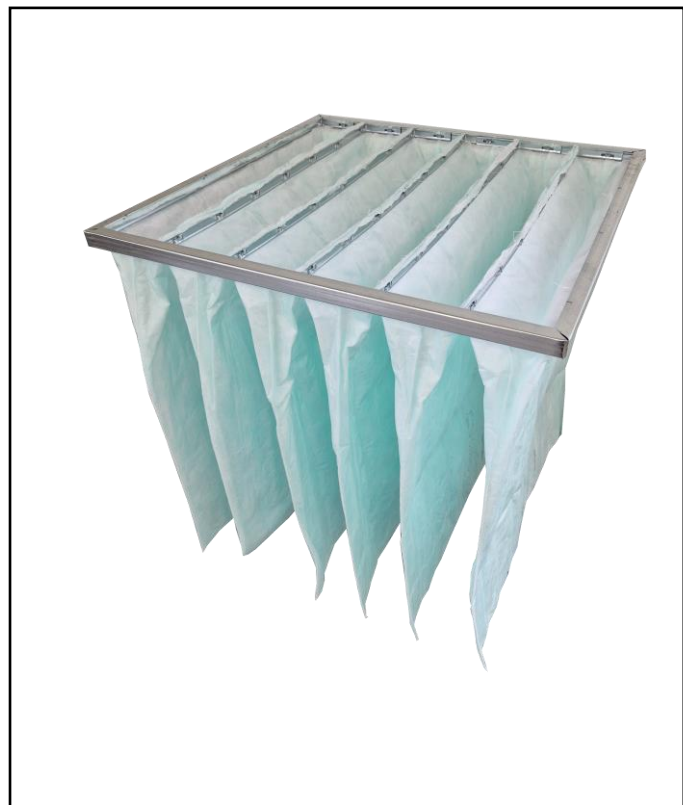

FEATURES

- 100% Polyester Filter Media
- Dual-Layer Media
- Conical Stitched Pockets for optimal airflow
- Rolled Safety Edge to Frame
- Hydrophobic Media
- Fire Retardant
- Low Price
- ePM10 Filter

RS PRO Ecoflow M6 Filter 20 X 20 X 20

RS Stock No.: 2551125

RS Professionally Approved Products bring to you professional quality parts across all product categories. Our product range has been tested by engineers and provides a comparable quality to the leading brands without paying a premium price.

Product Description

The Ecoflow, fire rated range of bag filters are used widely in government buildings, hospitals and other sensitive areas. This grade of filter is suitable for air condition to offices, theatres, computer rooms and spray booths.

General Specifications

Filter Size Actual HxWxD (mm)	490 x 490 x 500 mm
Header Depth	20 mm
Number of Pockets	6
Grade EN779:2012	M6
Filter Class ISO 16890	ePM10 > 70%
Rated Capacity	1490 m ³ /hr
Energy Rating	E
Initial Pressure Drop	55 Pa
Final Pressure Drop*	155 Pa
*Final Recommended Pressure Drop to EN13053:2019	
Maximum Operating Temperature 80C	