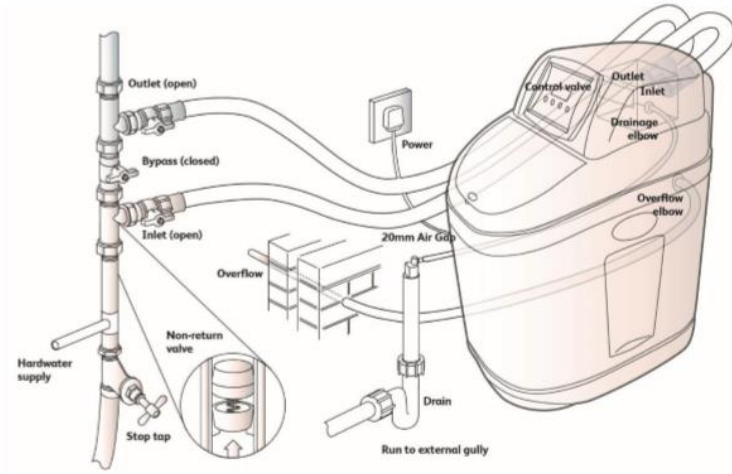

Dimensions

	CALSOFT MINI	CALSOFT MIDI	CALSOFT MAXI
A	470mm	470mm	470mm
B	660mm	900mm	1100mm
C	330mm	330mm	330mm