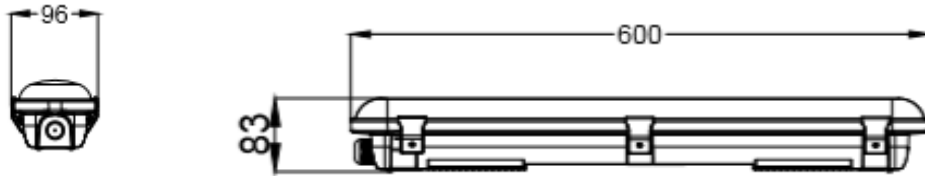

Datasheet

RS PRO LED Weatherproof – 2ft Emergency

Stock No : 2105493

Model:	2' 27W 600mm Polycarbonate Emergency Weatherproof IP65
Length	600mm
Width	96mm
Height	83mm
Weight	7.2kg

Features & Benefits:

- Suitable for industrial and commercial applications
- Energy savings of up to 50%, compared to fluorescent fittings
- ENEC Approved Driver
- Wide Voltage range (100-240V), with built in low voltage protection device
- Operating temp of 0°C to +50°C
- 3 hours emergency duration (250Lm)
- Improved install design. 2-part fitting allows for quicker installation
- Supplied with tamper proof, stainless steel clips
- Compatible with besa box mounting.

Model:	2' 27W 600mm Polycarbonate Emergency Weatherproof IP65
Operating Wattage	27W
Operating Voltage	100-240V 50-60Hz
Power Factor	≥0.9
Colour Temperature	6500K
Luminous Flux	3240Lm
Luminous Efficiency	120Lm/W
CRI	≥80
Lifespan	50,000 Hrs
IP rating	IP65
IK Rating	IK08