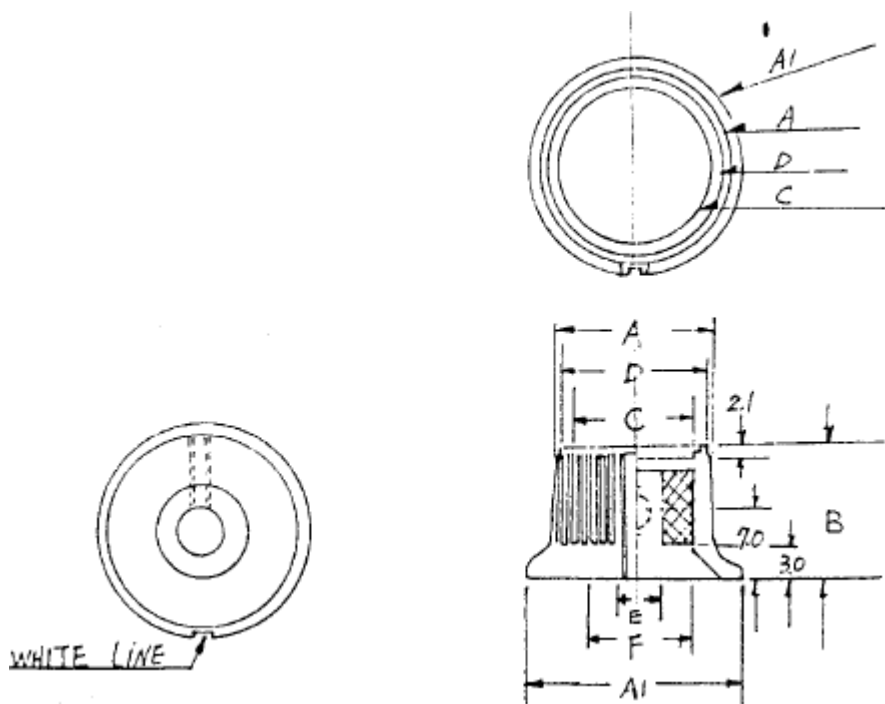

Datasheet

RS Black, Grey 21 mm Potentiometer Knob with a White Indicator, 6.35mm Shaft

RS Stock [259-6985](#)

Dimensions: mm

Specifications

Body Colour: Black, Red

Indicator Colour: White

Knob Diameter: 11.6mm

Knob Height: 10mm

Knob Type: Grub Screw Knob

Shaft Size: 3.175mm