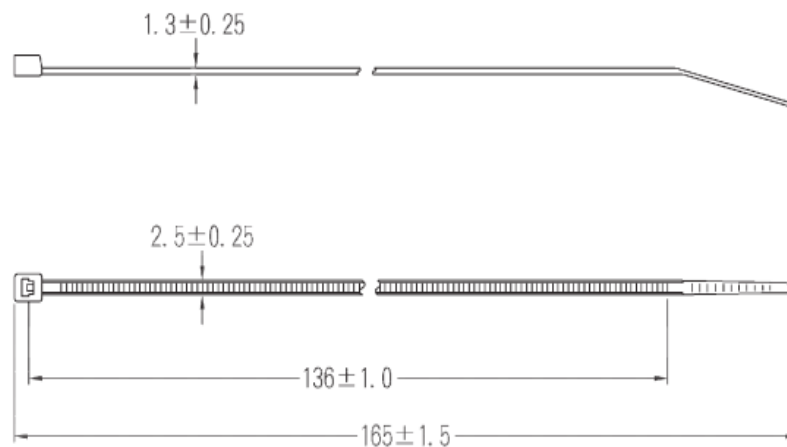

Mechanical Specifications

Length	165mm
Width	2.5mm
Tensile Strength	78.4N
Maximum Bundle Strength	43mm

Approvals

Standards Met	UL 94V-2
----------------------	----------

Part Number	Colour	Length (mm)	Width (mm)	Max bundle dia. (mm)	Tensile strength (N)	Pack Quantity	Operating Temperature range
233-207	Red	100	2.5	22	78.4	100	-50 to +85 °C
233-203	Blue	100	2.5	22	78.4	100	-50 to +85 °C
233-229	Yellow	100	2.5	22	78.4	100	-50 to +85 °C
233-225	Green	100	2.5	22	78.4	100	-50 to +85 °C
233-235	Orange	100	2.5	22	78.4	100	-50 to +85 °C
233-231	Red	165	2.5	43	78.4	100	-50 to +85 °C
233-241	Blue	165	2.5	43	78.4	100	-50 to +85 °C
233-269	Yellow	165	2.5	43	78.4	100	-50 to +85 °C
233-275	Green	165	2.5	43	78.4	100	-50 to +85 °C
233-281	Orange	165	2.5	43	78.4	100	-50 to +85 °C
233-297	Red	203	2.5	55	78.4	100	-50 to +85 °C
233-304	Blue	203	2.5	55	78.4	100	-50 to +85 °C
233-310	Yellow	203	2.5	55	78.4	100	-50 to +85 °C
233-354	Green	203	2.5	55	78.4	100	-50 to +85 °C
233-386	Orange	203	2.5	55	78.4	100	-50 to +85 °C