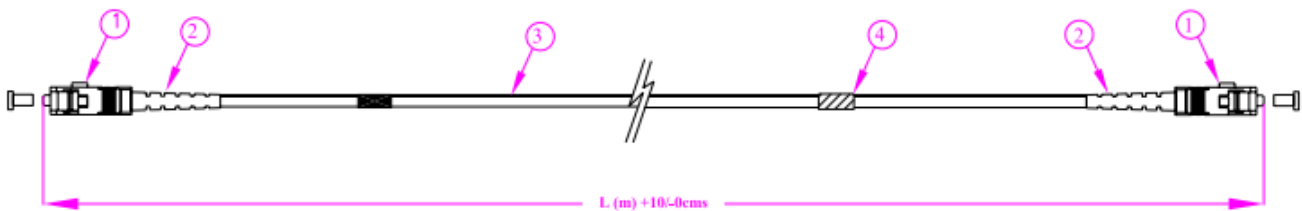

Datasheet

Fibre Optic Cable Assembly

RS Stock number 536-8171

Dimensions: (mm)

No.	Description	Ea
1	SC Connector	2
2	SC Boots	2
3	Identification Label	1
4	2.8mm Simplex Cable	1

Specification

Connector: SC Clips shall be mounted to the connector to make it duplex
 Optical Performance: (IEC 61300-3-4)
 Multimode: (@ 130mm)
 Max.IL-0.30dB Typical: 0.20dB
 Single mode: (@1310mm and or 1550mm)
 Max. IL – 0.30dB Typical: 0.20dB
 Return Loss: >50dB
 RoHS Compliant
 Coiling Diameter: Greater than 200mm