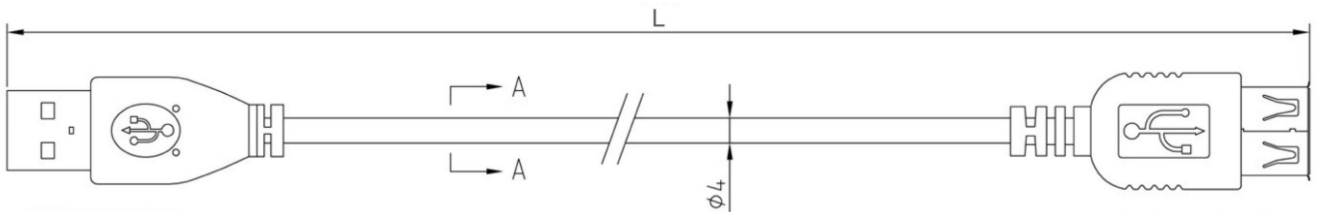

## RS PRO 25cm USB 2.0 A M - A F Extension Cable - White

Stock number: 2369064

EN

The RS PRO 25CM USB version 2.0 A male to A female cable has a white PVC jacket and connector hoods. The cable flex has copper wire conductors and drain wire, with an aluminium braid, foil shielding and has an outer diameter of 4mm.

The connectors are nickel and have a strain relief to help avoid the cable splitting around the edge of the boot. USB A male to A female cables are used to extend shorter cables when extra length is needed.

- 1 ————— 1
- 2 ————— 2
- 3 ————— 3
- 4 ————— 4
- Shell ————— Shell

Item Name		Description
CONDUCTOR A	Material	7/0.12mm BCX1P
CONDUCTOR B	Material	7/0.12mm BCX2C
INSULATOR	Material	PE+PVC
SHIELD	Material	AL/FOIL
BRAID	Material	64/0.12mm ALMG
Drain wire	Material	0.25mm Cu
OUTER JACKET	OD	4mm
	COLOR	BLACK