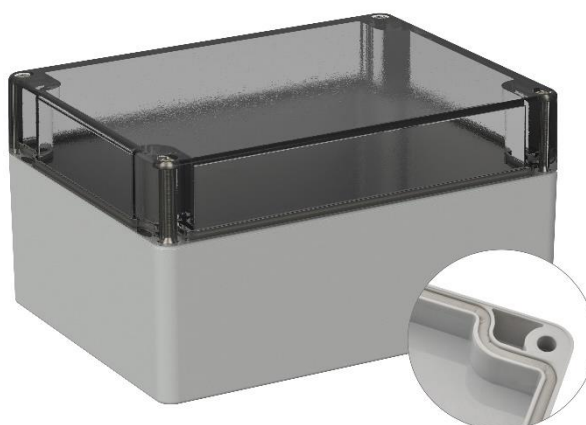

# RS PRO Polycarbonate Enclosure, Light Grey, IP66

Stock No:201-0158

## Technical Specifications:

Body Material	Polycarbonate
Length	160 mm
Width	120 mm
Height	90 mm
IP	IP66
Colour	Light Grey

## Features & Benefits:

- seal factory-assembled
- IP-Protection (DIN EN 60529)
- supplied with screws
- crystal-clear lid