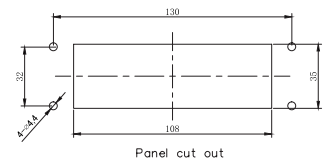

Housing, Bulkhead Mount

Diagram

MP009417

MP009418

Part Number	Description
MP009417	Metal, 1 Locking Lever
MP009418	Metal, 1 Locking Lever with Plastic Cover

Housing, Cable to Cable

MP009427

Dimensions : Millimetres

Heavy Duty Connector Housings

MP009428

Part Number	Description
MP009427	Metal, 1 Locking Lever, M32
MP009428	Metal, High, 1 Locking Lever, M40

Housing, Surface Mount

MP009419

MP009421

MP009422

Dimensions : Millimetres

Dimensions : Millimetres

Part Number Table

Description	Part Number
Housing, H24B, Metal, Bulkhead Mount, 1 Locking Lever	MP009417
Housing, H24B, Metal, Bulkhead Mount, 1 Locking Lever with Plastic Cover	MP009418
Housing, H24B, Metal, Surface Mount, 1 Locking Lever, 2×M25	MP009419
Housing, H24B, Metal, Surface Mount, 1 Locking Lever, M25	MP009420
Housing, H24B, Metal, Surface Mount, 1 Locking Lever, 2×M25 with Plastic Hood	MP009421
Housing, H24B, Metal, Surface Mount, 1 Locking Lever, M25 with Plastic Hood	MP009422
Housing, H24B, Metal, Surface Mount, High, 1 Locking Lever, 2×M32	MP009423
Housing, H24B, Metal, Surface Mount, High, 1 Locking Lever, M32	MP009424
Housing, H24B, Metal, Surface Mount, High, 1 Locking Lever, 2×M32 with Plastic Hood	MP009425
Housing, H24B, Metal, Surface Mount, High, 1 Locking Lever, M32 with Plastic Hood	MP009426
Housing, H24B, Metal, Cable to Cable, 1 Locking Lever, M32	MP009427
Housing, H24B, Metal, Cable to Cable, High, 1 Locking Lever, M40	MP009428