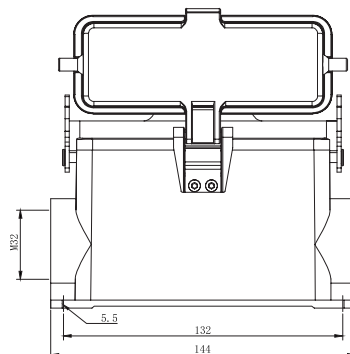

Housing, Bulkhead Mount

Diagram

MP009417

MP009418

Part Number	Description
MP009417	Metal, 1 Locking Lever
MP009418	Metal, 1 Locking Lever with Plastic Cover

Housing, Cable to Cable

MP009427

Dimensions : Millimetres

Heavy Duty Connector Housings

MP009428

Part Number	Description
MP009427	Metal, 1 Locking Lever, M32
MP009428	Metal, High, 1 Locking Lever, M40

Housing, Surface Mount

MP009419

MP009421

MP009422

Dimensions : Millimetres

MP009420

MP009423

MP009425

MP009426

Dimensions : Millimetres

MP009424

Part Number	Description
MP009419	Metal, 1 Locking Lever, 2×M25
MP009421	Metal, 1 Locking Lever, 2×M25 with Plastic Hood
MP009422	Metal, 1 Locking Lever, M25 with Plastic Hood
MP009420	Metal, 1 Locking Lever, M25
MP009423	Metal, High, 1 Locking Lever, 2×M32
MP009425	Metal, High, 1 Locking Lever, 2×M32 with Plastic Hood
MP009426	Metal, High, 1 Locking Lever, M32 with Plastic Hood
MP009424	Metal, High, 1 Locking Lever, M32

Dimensions : Millimetres

Part Number Table

Description	Part Number
Housing, H24B, Metal, Bulkhead Mount, 1 Locking Lever	MP009417
Housing, H24B, Metal, Bulkhead Mount, 1 Locking Lever with Plastic Cover	MP009418
Housing, H24B, Metal, Surface Mount, 1 Locking Lever, 2×M25	MP009419
Housing, H24B, Metal, Surface Mount, 1 Locking Lever, M25	MP009420
Housing, H24B, Metal, Surface Mount, 1 Locking Lever, 2×M25 with Plastic Hood	MP009421
Housing, H24B, Metal, Surface Mount, 1 Locking Lever, M25 with Plastic Hood	MP009422
Housing, H24B, Metal, Surface Mount, High, 1 Locking Lever, 2×M32	MP009423
Housing, H24B, Metal, Surface Mount, High, 1 Locking Lever, M32	MP009424
Housing, H24B, Metal, Surface Mount, High, 1 Locking Lever, 2×M32 with Plastic Hood	MP009425
Housing, H24B, Metal, Surface Mount, High, 1 Locking Lever, M32 with Plastic Hood	MP009426
Housing, H24B, Metal, Cable to Cable, 1 Locking Lever, M32	MP009427
Housing, H24B, Metal, Cable to Cable, High, 1 Locking Lever, M40	MP009428