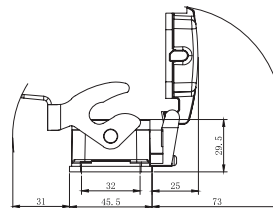

Housing, Bulkhead Mount

Diagram

MP009417

MP009418

Part Number	Description
MP009417	Metal, 1 Locking Lever
MP009418	Metal, 1 Locking Lever with Plastic Cover

Housing, Cable to Cable

MP009427

Dimensions : Millimetres

Heavy Duty Connector Housings

MP009428

Part Number	Description
MP009427	Metal, 1 Locking Lever, M32
MP009428	Metal, High, 1 Locking Lever, M40

Housing, Surface Mount

MP009419

MP009421

MP009422

Dimensions : Millimetres

MP009420

MP009423

MP009425

MP009426

Dimensions : Millimetres

MP009424

Part Number	Description
MP009419	Metal, 1 Locking Lever, 2×M25
MP009421	Metal, 1 Locking Lever, 2×M25 with Plastic Hood
MP009422	Metal, 1 Locking Lever, M25 with Plastic Hood
MP009420	Metal, 1 Locking Lever, M25
MP009423	Metal, High, 1 Locking Lever, 2×M32
MP009425	Metal, High, 1 Locking Lever, 2×M32 with Plastic Hood
MP009426	Metal, High, 1 Locking Lever, M32 with Plastic Hood
MP009424	Metal, High, 1 Locking Lever, M32

Dimensions : Millimetres

Part Number Table

Description	Part Number
Housing, H24B, Metal, Bulkhead Mount, 1 Locking Lever	MP009417
Housing, H24B, Metal, Bulkhead Mount, 1 Locking Lever with Plastic Cover	MP009418
Housing, H24B, Metal, Surface Mount, 1 Locking Lever, 2×M25	MP009419
Housing, H24B, Metal, Surface Mount, 1 Locking Lever, M25	MP009420
Housing, H24B, Metal, Surface Mount, 1 Locking Lever, 2×M25 with Plastic Hood	MP009421
Housing, H24B, Metal, Surface Mount, 1 Locking Lever, M25 with Plastic Hood	MP009422
Housing, H24B, Metal, Surface Mount, High, 1 Locking Lever, 2×M32	MP009423
Housing, H24B, Metal, Surface Mount, High, 1 Locking Lever, M32	MP009424
Housing, H24B, Metal, Surface Mount, High, 1 Locking Lever, 2×M32 with Plastic Hood	MP009425
Housing, H24B, Metal, Surface Mount, High, 1 Locking Lever, M32 with Plastic Hood	MP009426
Housing, H24B, Metal, Cable to Cable, 1 Locking Lever, M32	MP009427
Housing, H24B, Metal, Cable to Cable, High, 1 Locking Lever, M40	MP009428