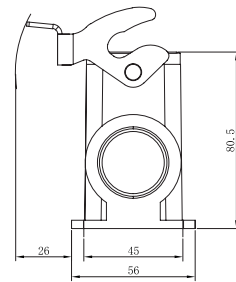

Housing, Bulkhead Mount

Diagram

MP009417

MP009418

Part Number	Description
MP009417	Metal, 1 Locking Lever
MP009418	Metal, 1 Locking Lever with Plastic Cover

Housing, Cable to Cable

MP009427

Dimensions : Millimetres

Heavy Duty Connector Housings

MP009428

Part Number	Description
MP009427	Metal, 1 Locking Lever, M32
MP009428	Metal, High, 1 Locking Lever, M40

Housing, Surface Mount

MP009419

MP009421

MP009422

Dimensions : Millimetres

MP009420

MP009423

MP009425

MP009426

Dimensions : Millimetres

MP009424

Part Number	Description
MP009419	Metal, 1 Locking Lever, 2×M25
MP009421	Metal, 1 Locking Lever, 2×M25 with Plastic Hood
MP009422	Metal, 1 Locking Lever, M25 with Plastic Hood
MP009420	Metal, 1 Locking Lever, M25
MP009423	Metal, High, 1 Locking Lever, 2×M32
MP009425	Metal, High, 1 Locking Lever, 2×M32 with Plastic Hood
MP009426	Metal, High, 1 Locking Lever, M32 with Plastic Hood
MP009424	Metal, High, 1 Locking Lever, M32

Dimensions : Millimetres

Part Number Table

Description	Part Number
Housing, H24B, Metal, Bulkhead Mount, 1 Locking Lever	MP009417
Housing, H24B, Metal, Bulkhead Mount, 1 Locking Lever with Plastic Cover	MP009418
Housing, H24B, Metal, Surface Mount, 1 Locking Lever, 2×M25	MP009419
Housing, H24B, Metal, Surface Mount, 1 Locking Lever, M25	MP009420
Housing, H24B, Metal, Surface Mount, 1 Locking Lever, 2×M25 with Plastic Hood	MP009421
Housing, H24B, Metal, Surface Mount, 1 Locking Lever, M25 with Plastic Hood	MP009422
Housing, H24B, Metal, Surface Mount, High, 1 Locking Lever, 2×M32	MP009423
Housing, H24B, Metal, Surface Mount, High, 1 Locking Lever, M32	MP009424
Housing, H24B, Metal, Surface Mount, High, 1 Locking Lever, 2×M32 with Plastic Hood	MP009425
Housing, H24B, Metal, Surface Mount, High, 1 Locking Lever, M32 with Plastic Hood	MP009426
Housing, H24B, Metal, Cable to Cable, 1 Locking Lever, M32	MP009427
Housing, H24B, Metal, Cable to Cable, High, 1 Locking Lever, M40	MP009428