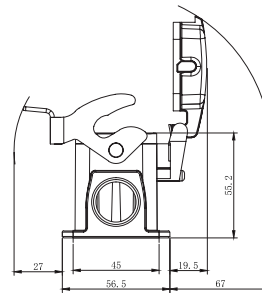

Housing, Bulkhead Mount

Diagram

MP009417

MP009418

Part Number	Description
MP009417	Metal, 1 Locking Lever
MP009418	Metal, 1 Locking Lever with Plastic Cover

Housing, Cable to Cable

MP009427

Dimensions : Millimetres

Heavy Duty Connector Housings

MP009428

Part Number	Description
MP009427	Metal, 1 Locking Lever, M32
MP009428	Metal, High, 1 Locking Lever, M40

Housing, Surface Mount

MP009419

MP009421

MP009422

Dimensions : Millimetres

MP009420

MP009423

MP009425

MP009426

Dimensions : Millimetres

MP009424

Part Number	Description
MP009419	Metal, 1 Locking Lever, 2×M25
MP009421	Metal, 1 Locking Lever, 2×M25 with Plastic Hood
MP009422	Metal, 1 Locking Lever, M25 with Plastic Hood
MP009420	Metal, 1 Locking Lever, M25
MP009423	Metal, High, 1 Locking Lever, 2×M32
MP009425	Metal, High, 1 Locking Lever, 2×M32 with Plastic Hood
MP009426	Metal, High, 1 Locking Lever, M32 with Plastic Hood
MP009424	Metal, High, 1 Locking Lever, M32

Dimensions : Millimetres

Part Number Table

Description	Part Number
Housing, H24B, Metal, Bulkhead Mount, 1 Locking Lever	MP009417
Housing, H24B, Metal, Bulkhead Mount, 1 Locking Lever with Plastic Cover	MP009418
Housing, H24B, Metal, Surface Mount, 1 Locking Lever, 2×M25	MP009419
Housing, H24B, Metal, Surface Mount, 1 Locking Lever, M25	MP009420
Housing, H24B, Metal, Surface Mount, 1 Locking Lever, 2×M25 with Plastic Hood	MP009421
Housing, H24B, Metal, Surface Mount, 1 Locking Lever, M25 with Plastic Hood	MP009422
Housing, H24B, Metal, Surface Mount, High, 1 Locking Lever, 2×M32	MP009423
Housing, H24B, Metal, Surface Mount, High, 1 Locking Lever, M32	MP009424
Housing, H24B, Metal, Surface Mount, High, 1 Locking Lever, 2×M32 with Plastic Hood	MP009425
Housing, H24B, Metal, Surface Mount, High, 1 Locking Lever, M32 with Plastic Hood	MP009426
Housing, H24B, Metal, Cable to Cable, 1 Locking Lever, M32	MP009427
Housing, H24B, Metal, Cable to Cable, High, 1 Locking Lever, M40	MP009428