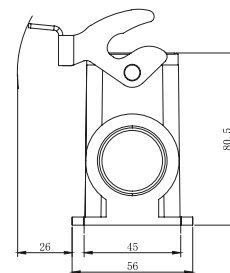

Housing, Bulkhead Mount

Diagram

MP009417

MP009418

Part Number	Description
MP009417	Metal, 1 Locking Lever
MP009418	Metal, 1 Locking Lever with Plastic Cover

Housing, Cable to Cable

MP009427

Dimensions : Millimetres

Heavy Duty Connector Housings

MP009428

Part Number	Description
MP009427	Metal, 1 Locking Lever, M32
MP009428	Metal, High, 1 Locking Lever, M40

Housing, Surface Mount

MP009419

MP009421

MP009422

Dimensions : Millimetres

MP009420

MP009423

MP009425

MP009426

Dimensions : Millimetres

MP009424

Part Number	Description
MP009419	Metal, 1 Locking Lever, 2×M25
MP009421	Metal, 1 Locking Lever, 2×M25 with Plastic Hood
MP009422	Metal, 1 Locking Lever, M25 with Plastic Hood
MP009420	Metal, 1 Locking Lever, M25
MP009423	Metal, High, 1 Locking Lever, 2×M32
MP009425	Metal, High, 1 Locking Lever, 2×M32 with Plastic Hood
MP009426	Metal, High, 1 Locking Lever, M32 with Plastic Hood
MP009424	Metal, High, 1 Locking Lever, M32

Dimensions : Millimetres

Part Number Table

Description	Part Number
Housing, H24B, Metal, Bulkhead Mount, 1 Locking Lever	MP009417
Housing, H24B, Metal, Bulkhead Mount, 1 Locking Lever with Plastic Cover	MP009418
Housing, H24B, Metal, Surface Mount, 1 Locking Lever, 2×M25	MP009419
Housing, H24B, Metal, Surface Mount, 1 Locking Lever, M25	MP009420
Housing, H24B, Metal, Surface Mount, 1 Locking Lever, 2×M25 with Plastic Hood	MP009421
Housing, H24B, Metal, Surface Mount, 1 Locking Lever, M25 with Plastic Hood	MP009422
Housing, H24B, Metal, Surface Mount, High, 1 Locking Lever, 2×M32	MP009423
Housing, H24B, Metal, Surface Mount, High, 1 Locking Lever, M32	MP009424
Housing, H24B, Metal, Surface Mount, High, 1 Locking Lever, 2×M32 with Plastic Hood	MP009425
Housing, H24B, Metal, Surface Mount, High, 1 Locking Lever, M32 with Plastic Hood	MP009426
Housing, H24B, Metal, Cable to Cable, 1 Locking Lever, M32	MP009427
Housing, H24B, Metal, Cable to Cable, High, 1 Locking Lever, M40	MP009428