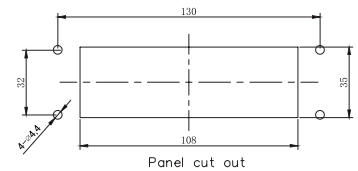

**RoHS
Compliant**

Specifications

Surface	: Powder-Coated
Material	: Aluminium Die-Cast
Colour	: Grey
Temperature Range	: -40°C to +125°C
Locking Type	: Single Locking latch
Locking Material	: Stainless Steel
Hoods/Housing Sealing	: NBR
IP Rating	: IP65

Housing, Bulkhead Mount

Diagram

MP009417

MP009418

Part Number	Description
MP009417	Metal, 1 Locking Lever
MP009418	Metal, 1 Locking Lever with Plastic Cover

Housing, Cable to Cable

MP009427

Dimensions : Millimetres

Heavy Duty Connector Housings

MP009428

Part Number	Description
MP009427	Metal, 1 Locking Lever, M32
MP009428	Metal, High, 1 Locking Lever, M40

Housing, Surface Mount

MP009419

MP009421

MP009422

Dimensions : Millimetres

MP009420

MP009423

MP009425

MP009426

Dimensions : Millimetres

MP009424

Part Number	Description
MP009419	Metal, 1 Locking Lever, 2×M25
MP009421	Metal, 1 Locking Lever, 2×M25 with Plastic Hood
MP009422	Metal, 1 Locking Lever, M25 with Plastic Hood
MP009420	Metal, 1 Locking Lever, M25
MP009423	Metal, High, 1 Locking Lever, 2×M32
MP009425	Metal, High, 1 Locking Lever, 2×M32 with Plastic Hood
MP009426	Metal, High, 1 Locking Lever, M32 with Plastic Hood
MP009424	Metal, High, 1 Locking Lever, M32