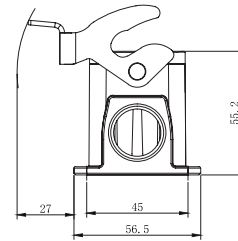

Housing, Bulkhead Mount

Diagram

MP009417

MP009418

Part Number	Description
MP009417	Metal, 1 Locking Lever
MP009418	Metal, 1 Locking Lever with Plastic Cover

Housing, Cable to Cable

MP009427

Dimensions : Millimetres

Heavy Duty Connector Housings

MP009428

Part Number	Description
MP009427	Metal, 1 Locking Lever, M32
MP009428	Metal, High, 1 Locking Lever, M40

Housing, Surface Mount

MP009419

MP009421

MP009422

Dimensions : Millimetres

MP009420

MP009423

MP009425

MP009426

Dimensions : Millimetres

MP009424

Part Number	Description
MP009419	Metal, 1 Locking Lever, 2×M25
MP009421	Metal, 1 Locking Lever, 2×M25 with Plastic Hood
MP009422	Metal, 1 Locking Lever, M25 with Plastic Hood
MP009420	Metal, 1 Locking Lever, M25
MP009423	Metal, High, 1 Locking Lever, 2×M32
MP009425	Metal, High, 1 Locking Lever, 2×M32 with Plastic Hood
MP009426	Metal, High, 1 Locking Lever, M32 with Plastic Hood
MP009424	Metal, High, 1 Locking Lever, M32

Dimensions : Millimetres

Part Number Table

Description	Part Number
Housing, H24B, Metal, Bulkhead Mount, 1 Locking Lever	MP009417
Housing, H24B, Metal, Bulkhead Mount, 1 Locking Lever with Plastic Cover	MP009418
Housing, H24B, Metal, Surface Mount, 1 Locking Lever, 2×M25	MP009419
Housing, H24B, Metal, Surface Mount, 1 Locking Lever, M25	MP009420
Housing, H24B, Metal, Surface Mount, 1 Locking Lever, 2×M25 with Plastic Hood	MP009421
Housing, H24B, Metal, Surface Mount, 1 Locking Lever, M25 with Plastic Hood	MP009422
Housing, H24B, Metal, Surface Mount, High, 1 Locking Lever, 2×M32	MP009423
Housing, H24B, Metal, Surface Mount, High, 1 Locking Lever, M32	MP009424
Housing, H24B, Metal, Surface Mount, High, 1 Locking Lever, 2×M32 with Plastic Hood	MP009425
Housing, H24B, Metal, Surface Mount, High, 1 Locking Lever, M32 with Plastic Hood	MP009426
Housing, H24B, Metal, Cable to Cable, 1 Locking Lever, M32	MP009427
Housing, H24B, Metal, Cable to Cable, High, 1 Locking Lever, M40	MP009428