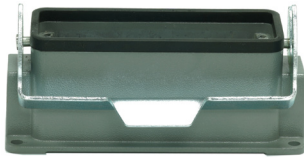

**RoHS
Compliant**

Specifications

Surface	: Powder-Coated
Material	: Aluminium Die-Cast
Colour	: Grey
Temperature Range	: -40°C to +125°C
Locking Type	: Single Locking latch
Locking Material	: Stainless Steel
Hoods/Housing Sealing	: NBR
IP Rating	: IP65

Housing, Bulkhead Mount

Diagram

MP009417

MP009418

Part Number	Description
MP009417	Metal, 1 Locking Lever
MP009418	Metal, 1 Locking Lever with Plastic Cover

Housing, Cable to Cable

MP009427

Dimensions : Millimetres

Heavy Duty Connector Housings

MP009428

Part Number	Description
MP009427	Metal, 1 Locking Lever, M32
MP009428	Metal, High, 1 Locking Lever, M40

Housing, Surface Mount

MP009419

MP009421

MP009422

Dimensions : Millimetres

MP009420

MP009423

MP009425

MP009426

Dimensions : Millimetres

MP009424

Part Number	Description
MP009419	Metal, 1 Locking Lever, 2×M25
MP009421	Metal, 1 Locking Lever, 2×M25 with Plastic Hood
MP009422	Metal, 1 Locking Lever, M25 with Plastic Hood
MP009420	Metal, 1 Locking Lever, M25
MP009423	Metal, High, 1 Locking Lever, 2×M32
MP009425	Metal, High, 1 Locking Lever, 2×M32 with Plastic Hood
MP009426	Metal, High, 1 Locking Lever, M32 with Plastic Hood
MP009424	Metal, High, 1 Locking Lever, M32