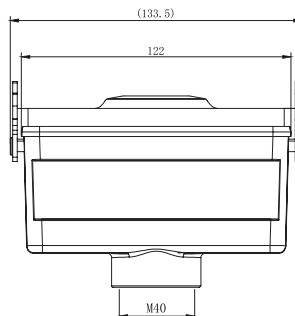

Housing, Bulkhead Mount

Diagram

MP009417

MP009418

Part Number	Description
MP009417	Metal, 1 Locking Lever
MP009418	Metal, 1 Locking Lever with Plastic Cover

Housing, Cable to Cable

MP009427

Dimensions : Millimetres

Heavy Duty Connector Housings

MP009428

Part Number	Description
MP009427	Metal, 1 Locking Lever, M32
MP009428	Metal, High, 1 Locking Lever, M40

Housing, Surface Mount

MP009419

MP009421

MP009422

Dimensions : Millimetres

MP009420

MP009423

MP009425

MP009426

Dimensions : Millimetres

MP009424

Part Number	Description
MP009419	Metal, 1 Locking Lever, 2×M25
MP009421	Metal, 1 Locking Lever, 2×M25 with Plastic Hood
MP009422	Metal, 1 Locking Lever, M25 with Plastic Hood
MP009420	Metal, 1 Locking Lever, M25
MP009423	Metal, High, 1 Locking Lever, 2×M32
MP009425	Metal, High, 1 Locking Lever, 2×M32 with Plastic Hood
MP009426	Metal, High, 1 Locking Lever, M32 with Plastic Hood
MP009424	Metal, High, 1 Locking Lever, M32

Dimensions : Millimetres

Part Number Table

Description	Part Number
Housing, H24B, Metal, Bulkhead Mount, 1 Locking Lever	MP009417
Housing, H24B, Metal, Bulkhead Mount, 1 Locking Lever with Plastic Cover	MP009418
Housing, H24B, Metal, Surface Mount, 1 Locking Lever, 2×M25	MP009419
Housing, H24B, Metal, Surface Mount, 1 Locking Lever, M25	MP009420
Housing, H24B, Metal, Surface Mount, 1 Locking Lever, 2×M25 with Plastic Hood	MP009421
Housing, H24B, Metal, Surface Mount, 1 Locking Lever, M25 with Plastic Hood	MP009422
Housing, H24B, Metal, Surface Mount, High, 1 Locking Lever, 2×M32	MP009423
Housing, H24B, Metal, Surface Mount, High, 1 Locking Lever, M32	MP009424
Housing, H24B, Metal, Surface Mount, High, 1 Locking Lever, 2×M32 with Plastic Hood	MP009425
Housing, H24B, Metal, Surface Mount, High, 1 Locking Lever, M32 with Plastic Hood	MP009426
Housing, H24B, Metal, Cable to Cable, 1 Locking Lever, M32	MP009427
Housing, H24B, Metal, Cable to Cable, High, 1 Locking Lever, M40	MP009428