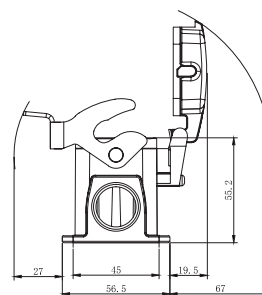

Housing, Bulkhead Mount

Diagram

MP009417

MP009418

Part Number	Description
MP009417	Metal, 1 Locking Lever
MP009418	Metal, 1 Locking Lever with Plastic Cover

Housing, Cable to Cable

MP009427

Dimensions : Millimetres

Heavy Duty Connector Housings

MP009428

Part Number	Description
MP009427	Metal, 1 Locking Lever, M32
MP009428	Metal, High, 1 Locking Lever, M40

Housing, Surface Mount

MP009419

MP009421

MP009422

Dimensions : Millimetres

MP009420

MP009423

MP009425

MP009426

Dimensions : Millimetres

MP009424

Part Number	Description
MP009419	Metal, 1 Locking Lever, 2×M25
MP009421	Metal, 1 Locking Lever, 2×M25 with Plastic Hood
MP009422	Metal, 1 Locking Lever, M25 with Plastic Hood
MP009420	Metal, 1 Locking Lever, M25
MP009423	Metal, High, 1 Locking Lever, 2×M32
MP009425	Metal, High, 1 Locking Lever, 2×M32 with Plastic Hood
MP009426	Metal, High, 1 Locking Lever, M32 with Plastic Hood
MP009424	Metal, High, 1 Locking Lever, M32

Dimensions : Millimetres

Part Number Table

Description	Part Number
Housing, H24B, Metal, Bulkhead Mount, 1 Locking Lever	MP009417
Housing, H24B, Metal, Bulkhead Mount, 1 Locking Lever with Plastic Cover	MP009418
Housing, H24B, Metal, Surface Mount, 1 Locking Lever, 2×M25	MP009419
Housing, H24B, Metal, Surface Mount, 1 Locking Lever, M25	MP009420
Housing, H24B, Metal, Surface Mount, 1 Locking Lever, 2×M25 with Plastic Hood	MP009421
Housing, H24B, Metal, Surface Mount, 1 Locking Lever, M25 with Plastic Hood	MP009422
Housing, H24B, Metal, Surface Mount, High, 1 Locking Lever, 2×M32	MP009423
Housing, H24B, Metal, Surface Mount, High, 1 Locking Lever, M32	MP009424
Housing, H24B, Metal, Surface Mount, High, 1 Locking Lever, 2×M32 with Plastic Hood	MP009425
Housing, H24B, Metal, Surface Mount, High, 1 Locking Lever, M32 with Plastic Hood	MP009426
Housing, H24B, Metal, Cable to Cable, 1 Locking Lever, M32	MP009427
Housing, H24B, Metal, Cable to Cable, High, 1 Locking Lever, M40	MP009428