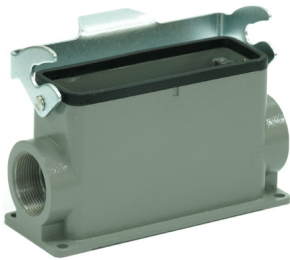

MP009424

Part Number	Description
MP009419	Metal, 1 Locking Lever, 2×M25
MP009421	Metal, 1 Locking Lever, 2×M25 with Plastic Hood
MP009422	Metal, 1 Locking Lever, M25 with Plastic Hood
MP009420	Metal, 1 Locking Lever, M25
MP009423	Metal, High, 1 Locking Lever, 2×M32
MP009425	Metal, High, 1 Locking Lever, 2×M32 with Plastic Hood
MP009426	Metal, High, 1 Locking Lever, M32 with Plastic Hood
MP009424	Metal, High, 1 Locking Lever, M32

Dimensions : Millimetres

Part Number Table

Description	Part Number
Housing, H24B, Metal, Bulkhead Mount, 1 Locking Lever	MP009417
Housing, H24B, Metal, Bulkhead Mount, 1 Locking Lever with Plastic Cover	MP009418
Housing, H24B, Metal, Surface Mount, 1 Locking Lever, 2×M25	MP009419
Housing, H24B, Metal, Surface Mount, 1 Locking Lever, M25	MP009420
Housing, H24B, Metal, Surface Mount, 1 Locking Lever, 2×M25 with Plastic Hood	MP009421
Housing, H24B, Metal, Surface Mount, 1 Locking Lever, M25 with Plastic Hood	MP009422
Housing, H24B, Metal, Surface Mount, High, 1 Locking Lever, 2×M32	MP009423
Housing, H24B, Metal, Surface Mount, High, 1 Locking Lever, M32	MP009424
Housing, H24B, Metal, Surface Mount, High, 1 Locking Lever, 2×M32 with Plastic Hood	MP009425
Housing, H24B, Metal, Surface Mount, High, 1 Locking Lever, M32 with Plastic Hood	MP009426
Housing, H24B, Metal, Cable to Cable, 1 Locking Lever, M32	MP009427
Housing, H24B, Metal, Cable to Cable, High, 1 Locking Lever, M40	MP009428