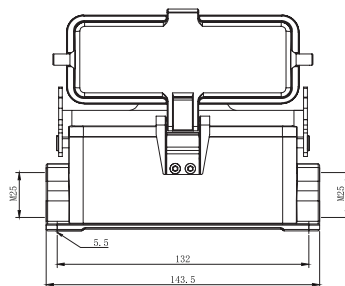

Housing, Bulkhead Mount

Diagram

MP009417

MP009418

Part Number	Description
MP009417	Metal, 1 Locking Lever
MP009418	Metal, 1 Locking Lever with Plastic Cover

Housing, Cable to Cable

MP009427

Dimensions : Millimetres

Heavy Duty Connector Housings

MP009428

Part Number	Description
MP009427	Metal, 1 Locking Lever, M32
MP009428	Metal, High, 1 Locking Lever, M40

Housing, Surface Mount

MP009419

MP009421

MP009422

Dimensions : Millimetres

MP009420

MP009423

MP009425

MP009426

Dimensions : Millimetres

MP009424

Part Number	Description
MP009419	Metal, 1 Locking Lever, 2×M25
MP009421	Metal, 1 Locking Lever, 2×M25 with Plastic Hood
MP009422	Metal, 1 Locking Lever, M25 with Plastic Hood
MP009420	Metal, 1 Locking Lever, M25
MP009423	Metal, High, 1 Locking Lever, 2×M32
MP009425	Metal, High, 1 Locking Lever, 2×M32 with Plastic Hood
MP009426	Metal, High, 1 Locking Lever, M32 with Plastic Hood
MP009424	Metal, High, 1 Locking Lever, M32

Dimensions : Millimetres

Part Number Table

Description	Part Number
Housing, H24B, Metal, Bulkhead Mount, 1 Locking Lever	MP009417
Housing, H24B, Metal, Bulkhead Mount, 1 Locking Lever with Plastic Cover	MP009418
Housing, H24B, Metal, Surface Mount, 1 Locking Lever, 2×M25	MP009419
Housing, H24B, Metal, Surface Mount, 1 Locking Lever, M25	MP009420
Housing, H24B, Metal, Surface Mount, 1 Locking Lever, 2×M25 with Plastic Hood	MP009421
Housing, H24B, Metal, Surface Mount, 1 Locking Lever, M25 with Plastic Hood	MP009422
Housing, H24B, Metal, Surface Mount, High, 1 Locking Lever, 2×M32	MP009423
Housing, H24B, Metal, Surface Mount, High, 1 Locking Lever, M32	MP009424
Housing, H24B, Metal, Surface Mount, High, 1 Locking Lever, 2×M32 with Plastic Hood	MP009425
Housing, H24B, Metal, Surface Mount, High, 1 Locking Lever, M32 with Plastic Hood	MP009426
Housing, H24B, Metal, Cable to Cable, 1 Locking Lever, M32	MP009427
Housing, H24B, Metal, Cable to Cable, High, 1 Locking Lever, M40	MP009428