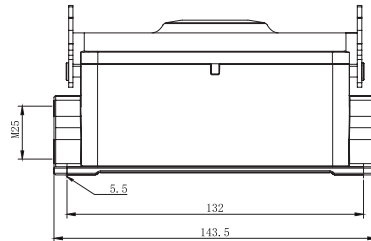

Housing, Bulkhead Mount

Diagram

MP009417

MP009418

Part Number	Description
MP009417	Metal, 1 Locking Lever
MP009418	Metal, 1 Locking Lever with Plastic Cover

Housing, Cable to Cable

MP009427

Dimensions : Millimetres

Heavy Duty Connector Housings

MP009428

Part Number	Description
MP009427	Metal, 1 Locking Lever, M32
MP009428	Metal, High, 1 Locking Lever, M40

Housing, Surface Mount

MP009419

MP009421

MP009422

Dimensions : Millimetres

MP009420

MP009423

MP009425

MP009426

Dimensions : Millimetres

MP009424

Part Number	Description
MP009419	Metal, 1 Locking Lever, 2×M25
MP009421	Metal, 1 Locking Lever, 2×M25 with Plastic Hood
MP009422	Metal, 1 Locking Lever, M25 with Plastic Hood
MP009420	Metal, 1 Locking Lever, M25
MP009423	Metal, High, 1 Locking Lever, 2×M32
MP009425	Metal, High, 1 Locking Lever, 2×M32 with Plastic Hood
MP009426	Metal, High, 1 Locking Lever, M32 with Plastic Hood
MP009424	Metal, High, 1 Locking Lever, M32

Dimensions : Millimetres

Part Number Table

Description	Part Number
Housing, H24B, Metal, Bulkhead Mount, 1 Locking Lever	MP009417
Housing, H24B, Metal, Bulkhead Mount, 1 Locking Lever with Plastic Cover	MP009418
Housing, H24B, Metal, Surface Mount, 1 Locking Lever, 2×M25	MP009419
Housing, H24B, Metal, Surface Mount, 1 Locking Lever, M25	MP009420
Housing, H24B, Metal, Surface Mount, 1 Locking Lever, 2×M25 with Plastic Hood	MP009421
Housing, H24B, Metal, Surface Mount, 1 Locking Lever, M25 with Plastic Hood	MP009422
Housing, H24B, Metal, Surface Mount, High, 1 Locking Lever, 2×M32	MP009423
Housing, H24B, Metal, Surface Mount, High, 1 Locking Lever, M32	MP009424
Housing, H24B, Metal, Surface Mount, High, 1 Locking Lever, 2×M32 with Plastic Hood	MP009425
Housing, H24B, Metal, Surface Mount, High, 1 Locking Lever, M32 with Plastic Hood	MP009426
Housing, H24B, Metal, Cable to Cable, 1 Locking Lever, M32	MP009427
Housing, H24B, Metal, Cable to Cable, High, 1 Locking Lever, M40	MP009428