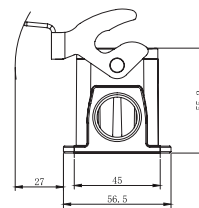

Housing, Bulkhead Mount

Diagram

MP009417

MP009418

Part Number	Description
MP009417	Metal, 1 Locking Lever
MP009418	Metal, 1 Locking Lever with Plastic Cover

Housing, Cable to Cable

MP009427

Dimensions : Millimetres

Heavy Duty Connector Housings

MP009428

Part Number	Description
MP009427	Metal, 1 Locking Lever, M32
MP009428	Metal, High, 1 Locking Lever, M40

Housing, Surface Mount

MP009419

MP009421

MP009422

Dimensions : Millimetres

MP009420

MP009423

MP009425

MP009426

Dimensions : Millimetres

MP009424

Part Number	Description
MP009419	Metal, 1 Locking Lever, 2×M25
MP009421	Metal, 1 Locking Lever, 2×M25 with Plastic Hood
MP009422	Metal, 1 Locking Lever, M25 with Plastic Hood
MP009420	Metal, 1 Locking Lever, M25
MP009423	Metal, High, 1 Locking Lever, 2×M32
MP009425	Metal, High, 1 Locking Lever, 2×M32 with Plastic Hood
MP009426	Metal, High, 1 Locking Lever, M32 with Plastic Hood
MP009424	Metal, High, 1 Locking Lever, M32

Dimensions : Millimetres

Part Number Table

Description	Part Number
Housing, H24B, Metal, Bulkhead Mount, 1 Locking Lever	MP009417
Housing, H24B, Metal, Bulkhead Mount, 1 Locking Lever with Plastic Cover	MP009418
Housing, H24B, Metal, Surface Mount, 1 Locking Lever, 2×M25	MP009419
Housing, H24B, Metal, Surface Mount, 1 Locking Lever, M25	MP009420
Housing, H24B, Metal, Surface Mount, 1 Locking Lever, 2×M25 with Plastic Hood	MP009421
Housing, H24B, Metal, Surface Mount, 1 Locking Lever, M25 with Plastic Hood	MP009422
Housing, H24B, Metal, Surface Mount, High, 1 Locking Lever, 2×M32	MP009423
Housing, H24B, Metal, Surface Mount, High, 1 Locking Lever, M32	MP009424
Housing, H24B, Metal, Surface Mount, High, 1 Locking Lever, 2×M32 with Plastic Hood	MP009425
Housing, H24B, Metal, Surface Mount, High, 1 Locking Lever, M32 with Plastic Hood	MP009426
Housing, H24B, Metal, Cable to Cable, 1 Locking Lever, M32	MP009427
Housing, H24B, Metal, Cable to Cable, High, 1 Locking Lever, M40	MP009428