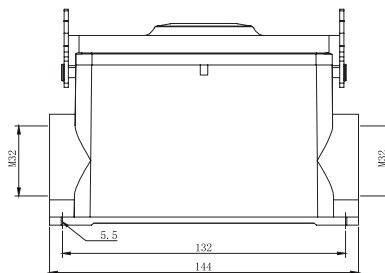

Housing, Bulkhead Mount

Diagram

MP009417

MP009418

Part Number	Description
MP009417	Metal, 1 Locking Lever
MP009418	Metal, 1 Locking Lever with Plastic Cover

Housing, Cable to Cable

MP009427

Dimensions : Millimetres

Heavy Duty Connector Housings

MP009428

Part Number	Description
MP009427	Metal, 1 Locking Lever, M32
MP009428	Metal, High, 1 Locking Lever, M40

Housing, Surface Mount

MP009419

MP009421

MP009422

Dimensions : Millimetres

MP009420

MP009423

MP009425

MP009426

Dimensions : Millimetres

MP009424

Part Number	Description
MP009419	Metal, 1 Locking Lever, 2×M25
MP009421	Metal, 1 Locking Lever, 2×M25 with Plastic Hood
MP009422	Metal, 1 Locking Lever, M25 with Plastic Hood
MP009420	Metal, 1 Locking Lever, M25
MP009423	Metal, High, 1 Locking Lever, 2×M32
MP009425	Metal, High, 1 Locking Lever, 2×M32 with Plastic Hood
MP009426	Metal, High, 1 Locking Lever, M32 with Plastic Hood
MP009424	Metal, High, 1 Locking Lever, M32

Dimensions : Millimetres

Part Number Table

Description	Part Number
Housing, H24B, Metal, Bulkhead Mount, 1 Locking Lever	MP009417
Housing, H24B, Metal, Bulkhead Mount, 1 Locking Lever with Plastic Cover	MP009418
Housing, H24B, Metal, Surface Mount, 1 Locking Lever, 2×M25	MP009419
Housing, H24B, Metal, Surface Mount, 1 Locking Lever, M25	MP009420
Housing, H24B, Metal, Surface Mount, 1 Locking Lever, 2×M25 with Plastic Hood	MP009421
Housing, H24B, Metal, Surface Mount, 1 Locking Lever, M25 with Plastic Hood	MP009422
Housing, H24B, Metal, Surface Mount, High, 1 Locking Lever, 2×M32	MP009423
Housing, H24B, Metal, Surface Mount, High, 1 Locking Lever, M32	MP009424
Housing, H24B, Metal, Surface Mount, High, 1 Locking Lever, 2×M32 with Plastic Hood	MP009425
Housing, H24B, Metal, Surface Mount, High, 1 Locking Lever, M32 with Plastic Hood	MP009426
Housing, H24B, Metal, Cable to Cable, 1 Locking Lever, M32	MP009427
Housing, H24B, Metal, Cable to Cable, High, 1 Locking Lever, M40	MP009428