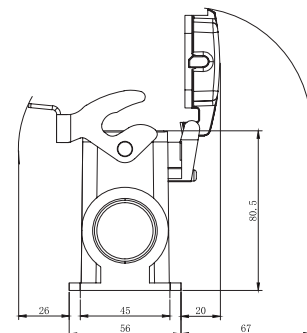

Housing, Bulkhead Mount

Diagram

MP009417

MP009418

Part Number	Description
MP009417	Metal, 1 Locking Lever
MP009418	Metal, 1 Locking Lever with Plastic Cover

Housing, Cable to Cable

MP009427

Dimensions : Millimetres

Heavy Duty Connector Housings

MP009428

Part Number	Description
MP009427	Metal, 1 Locking Lever, M32
MP009428	Metal, High, 1 Locking Lever, M40

Housing, Surface Mount

MP009419

MP009421

MP009422

Dimensions : Millimetres

MP009420

MP009423

MP009425

MP009426

Dimensions : Millimetres

MP009424

Part Number	Description
MP009419	Metal, 1 Locking Lever, 2×M25
MP009421	Metal, 1 Locking Lever, 2×M25 with Plastic Hood
MP009422	Metal, 1 Locking Lever, M25 with Plastic Hood
MP009420	Metal, 1 Locking Lever, M25
MP009423	Metal, High, 1 Locking Lever, 2×M32
MP009425	Metal, High, 1 Locking Lever, 2×M32 with Plastic Hood
MP009426	Metal, High, 1 Locking Lever, M32 with Plastic Hood
MP009424	Metal, High, 1 Locking Lever, M32

Dimensions : Millimetres

Part Number Table

Description	Part Number
Housing, H24B, Metal, Bulkhead Mount, 1 Locking Lever	MP009417
Housing, H24B, Metal, Bulkhead Mount, 1 Locking Lever with Plastic Cover	MP009418
Housing, H24B, Metal, Surface Mount, 1 Locking Lever, 2×M25	MP009419
Housing, H24B, Metal, Surface Mount, 1 Locking Lever, M25	MP009420
Housing, H24B, Metal, Surface Mount, 1 Locking Lever, 2×M25 with Plastic Hood	MP009421
Housing, H24B, Metal, Surface Mount, 1 Locking Lever, M25 with Plastic Hood	MP009422
Housing, H24B, Metal, Surface Mount, High, 1 Locking Lever, 2×M32	MP009423
Housing, H24B, Metal, Surface Mount, High, 1 Locking Lever, M32	MP009424
Housing, H24B, Metal, Surface Mount, High, 1 Locking Lever, 2×M32 with Plastic Hood	MP009425
Housing, H24B, Metal, Surface Mount, High, 1 Locking Lever, M32 with Plastic Hood	MP009426
Housing, H24B, Metal, Cable to Cable, 1 Locking Lever, M32	MP009427
Housing, H24B, Metal, Cable to Cable, High, 1 Locking Lever, M40	MP009428