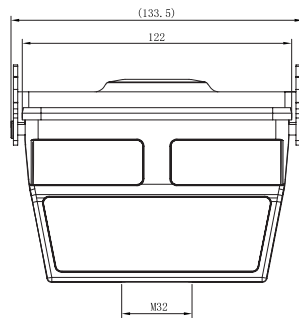

Housing, Bulkhead Mount

Diagram

MP009417

MP009418

Part Number	Description
MP009417	Metal, 1 Locking Lever
MP009418	Metal, 1 Locking Lever with Plastic Cover

Housing, Cable to Cable

MP009427

Dimensions : Millimetres

Heavy Duty Connector Housings

MP009428

Part Number	Description
MP009427	Metal, 1 Locking Lever, M32
MP009428	Metal, High, 1 Locking Lever, M40

Housing, Surface Mount

MP009419

MP009421

MP009422

Dimensions : Millimetres

MP009420

MP009423

MP009425

MP009426

Dimensions : Millimetres

MP009424

Part Number	Description
MP009419	Metal, 1 Locking Lever, 2×M25
MP009421	Metal, 1 Locking Lever, 2×M25 with Plastic Hood
MP009422	Metal, 1 Locking Lever, M25 with Plastic Hood
MP009420	Metal, 1 Locking Lever, M25
MP009423	Metal, High, 1 Locking Lever, 2×M32
MP009425	Metal, High, 1 Locking Lever, 2×M32 with Plastic Hood
MP009426	Metal, High, 1 Locking Lever, M32 with Plastic Hood
MP009424	Metal, High, 1 Locking Lever, M32

Dimensions : Millimetres

Part Number Table

Description	Part Number
Housing, H24B, Metal, Bulkhead Mount, 1 Locking Lever	MP009417
Housing, H24B, Metal, Bulkhead Mount, 1 Locking Lever with Plastic Cover	MP009418
Housing, H24B, Metal, Surface Mount, 1 Locking Lever, 2×M25	MP009419
Housing, H24B, Metal, Surface Mount, 1 Locking Lever, M25	MP009420
Housing, H24B, Metal, Surface Mount, 1 Locking Lever, 2×M25 with Plastic Hood	MP009421
Housing, H24B, Metal, Surface Mount, 1 Locking Lever, M25 with Plastic Hood	MP009422
Housing, H24B, Metal, Surface Mount, High, 1 Locking Lever, 2×M32	MP009423
Housing, H24B, Metal, Surface Mount, High, 1 Locking Lever, M32	MP009424
Housing, H24B, Metal, Surface Mount, High, 1 Locking Lever, 2×M32 with Plastic Hood	MP009425
Housing, H24B, Metal, Surface Mount, High, 1 Locking Lever, M32 with Plastic Hood	MP009426
Housing, H24B, Metal, Cable to Cable, 1 Locking Lever, M32	MP009427
Housing, H24B, Metal, Cable to Cable, High, 1 Locking Lever, M40	MP009428