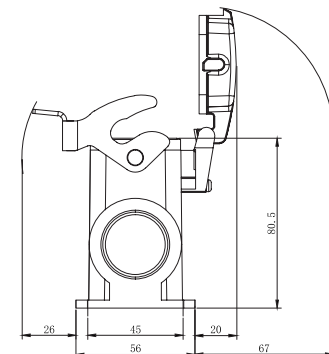

Housing, Bulkhead Mount

Diagram

MP009417

MP009418

Part Number	Description
MP009417	Metal, 1 Locking Lever
MP009418	Metal, 1 Locking Lever with Plastic Cover

Housing, Cable to Cable

MP009427

Dimensions : Millimetres

Heavy Duty Connector Housings

MP009428

Part Number	Description
MP009427	Metal, 1 Locking Lever, M32
MP009428	Metal, High, 1 Locking Lever, M40

Housing, Surface Mount

MP009419

MP009421

MP009422

Dimensions : Millimetres

MP009420

MP009423

MP009425

MP009426

Dimensions : Millimetres

MP009424

Part Number	Description
MP009419	Metal, 1 Locking Lever, 2×M25
MP009421	Metal, 1 Locking Lever, 2×M25 with Plastic Hood
MP009422	Metal, 1 Locking Lever, M25 with Plastic Hood
MP009420	Metal, 1 Locking Lever, M25
MP009423	Metal, High, 1 Locking Lever, 2×M32
MP009425	Metal, High, 1 Locking Lever, 2×M32 with Plastic Hood
MP009426	Metal, High, 1 Locking Lever, M32 with Plastic Hood
MP009424	Metal, High, 1 Locking Lever, M32

Dimensions : Millimetres

Part Number Table

Description	Part Number
Housing, H24B, Metal, Bulkhead Mount, 1 Locking Lever	MP009417
Housing, H24B, Metal, Bulkhead Mount, 1 Locking Lever with Plastic Cover	MP009418
Housing, H24B, Metal, Surface Mount, 1 Locking Lever, 2×M25	MP009419
Housing, H24B, Metal, Surface Mount, 1 Locking Lever, M25	MP009420
Housing, H24B, Metal, Surface Mount, 1 Locking Lever, 2×M25 with Plastic Hood	MP009421
Housing, H24B, Metal, Surface Mount, 1 Locking Lever, M25 with Plastic Hood	MP009422
Housing, H24B, Metal, Surface Mount, High, 1 Locking Lever, 2×M32	MP009423
Housing, H24B, Metal, Surface Mount, High, 1 Locking Lever, M32	MP009424
Housing, H24B, Metal, Surface Mount, High, 1 Locking Lever, 2×M32 with Plastic Hood	MP009425
Housing, H24B, Metal, Surface Mount, High, 1 Locking Lever, M32 with Plastic Hood	MP009426
Housing, H24B, Metal, Cable to Cable, 1 Locking Lever, M32	MP009427
Housing, H24B, Metal, Cable to Cable, High, 1 Locking Lever, M40	MP009428