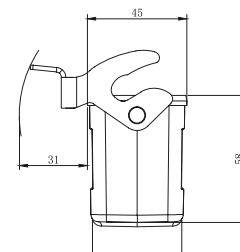

Housing, Bulkhead Mount

Diagram

MP009417

MP009418

Part Number	Description
MP009417	Metal, 1 Locking Lever
MP009418	Metal, 1 Locking Lever with Plastic Cover

Housing, Cable to Cable

MP009427

Dimensions : Millimetres

Heavy Duty Connector Housings

MP009428

Part Number	Description
MP009427	Metal, 1 Locking Lever, M32
MP009428	Metal, High, 1 Locking Lever, M40

Housing, Surface Mount

MP009419

MP009421

MP009422

Dimensions : Millimetres

MP009420

MP009423

MP009425

MP009426

Dimensions : Millimetres

MP009424

Part Number	Description
MP009419	Metal, 1 Locking Lever, 2×M25
MP009421	Metal, 1 Locking Lever, 2×M25 with Plastic Hood
MP009422	Metal, 1 Locking Lever, M25 with Plastic Hood
MP009420	Metal, 1 Locking Lever, M25
MP009423	Metal, High, 1 Locking Lever, 2×M32
MP009425	Metal, High, 1 Locking Lever, 2×M32 with Plastic Hood
MP009426	Metal, High, 1 Locking Lever, M32 with Plastic Hood
MP009424	Metal, High, 1 Locking Lever, M32

Dimensions : Millimetres

Part Number Table

Description	Part Number
Housing, H24B, Metal, Bulkhead Mount, 1 Locking Lever	MP009417
Housing, H24B, Metal, Bulkhead Mount, 1 Locking Lever with Plastic Cover	MP009418
Housing, H24B, Metal, Surface Mount, 1 Locking Lever, 2×M25	MP009419
Housing, H24B, Metal, Surface Mount, 1 Locking Lever, M25	MP009420
Housing, H24B, Metal, Surface Mount, 1 Locking Lever, 2×M25 with Plastic Hood	MP009421
Housing, H24B, Metal, Surface Mount, 1 Locking Lever, M25 with Plastic Hood	MP009422
Housing, H24B, Metal, Surface Mount, High, 1 Locking Lever, 2×M32	MP009423
Housing, H24B, Metal, Surface Mount, High, 1 Locking Lever, M32	MP009424
Housing, H24B, Metal, Surface Mount, High, 1 Locking Lever, 2×M32 with Plastic Hood	MP009425
Housing, H24B, Metal, Surface Mount, High, 1 Locking Lever, M32 with Plastic Hood	MP009426
Housing, H24B, Metal, Cable to Cable, 1 Locking Lever, M32	MP009427
Housing, H24B, Metal, Cable to Cable, High, 1 Locking Lever, M40	MP009428