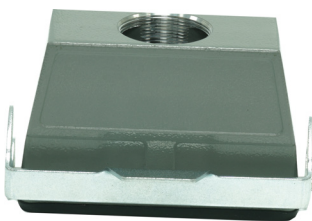

**RoHS
Compliant**

Specifications

Surface	: Powder-Coated
Material	: Aluminium Die-Cast
Colour	: Grey
Temperature Range	: -40°C to +125°C
Locking Type	: Single Locking latch
Locking Material	: Stainless Steel
Hoods/Housing Sealing	: NBR
IP Rating	: IP65

Housing, Bulkhead Mount

Diagram

MP009417

MP009418

Part Number	Description
MP009417	Metal, 1 Locking Lever
MP009418	Metal, 1 Locking Lever with Plastic Cover

Housing, Cable to Cable

MP009427

Dimensions : Millimetres

Heavy Duty Connector Housings

MP009428

Part Number	Description
MP009427	Metal, 1 Locking Lever, M32
MP009428	Metal, High, 1 Locking Lever, M40

Housing, Surface Mount

MP009419

MP009421

MP009422

Dimensions : Millimetres

MP009420

MP009423

MP009425

MP009426

Dimensions : Millimetres

MP009424

Part Number	Description
MP009419	Metal, 1 Locking Lever, 2×M25
MP009421	Metal, 1 Locking Lever, 2×M25 with Plastic Hood
MP009422	Metal, 1 Locking Lever, M25 with Plastic Hood
MP009420	Metal, 1 Locking Lever, M25
MP009423	Metal, High, 1 Locking Lever, 2×M32
MP009425	Metal, High, 1 Locking Lever, 2×M32 with Plastic Hood
MP009426	Metal, High, 1 Locking Lever, M32 with Plastic Hood
MP009424	Metal, High, 1 Locking Lever, M32