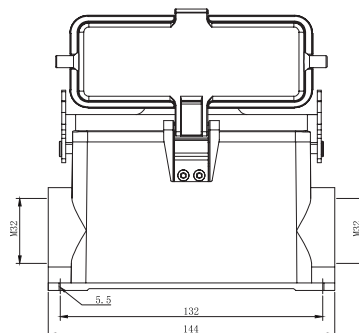

Housing, Bulkhead Mount

Diagram

MP009417

MP009418

Part Number	Description
MP009417	Metal, 1 Locking Lever
MP009418	Metal, 1 Locking Lever with Plastic Cover

Housing, Cable to Cable

MP009427

Dimensions : Millimetres

Heavy Duty Connector Housings

MP009428

Part Number	Description
MP009427	Metal, 1 Locking Lever, M32
MP009428	Metal, High, 1 Locking Lever, M40

Housing, Surface Mount

MP009419

MP009421

MP009422

Dimensions : Millimetres

MP009420

MP009423

MP009425

MP009426

Dimensions : Millimetres

MP009424

Part Number	Description
MP009419	Metal, 1 Locking Lever, 2×M25
MP009421	Metal, 1 Locking Lever, 2×M25 with Plastic Hood
MP009422	Metal, 1 Locking Lever, M25 with Plastic Hood
MP009420	Metal, 1 Locking Lever, M25
MP009423	Metal, High, 1 Locking Lever, 2×M32
MP009425	Metal, High, 1 Locking Lever, 2×M32 with Plastic Hood
MP009426	Metal, High, 1 Locking Lever, M32 with Plastic Hood
MP009424	Metal, High, 1 Locking Lever, M32

Dimensions : Millimetres

Part Number Table

Description	Part Number
Housing, H24B, Metal, Bulkhead Mount, 1 Locking Lever	MP009417
Housing, H24B, Metal, Bulkhead Mount, 1 Locking Lever with Plastic Cover	MP009418
Housing, H24B, Metal, Surface Mount, 1 Locking Lever, 2×M25	MP009419
Housing, H24B, Metal, Surface Mount, 1 Locking Lever, M25	MP009420
Housing, H24B, Metal, Surface Mount, 1 Locking Lever, 2×M25 with Plastic Hood	MP009421
Housing, H24B, Metal, Surface Mount, 1 Locking Lever, M25 with Plastic Hood	MP009422
Housing, H24B, Metal, Surface Mount, High, 1 Locking Lever, 2×M32	MP009423
Housing, H24B, Metal, Surface Mount, High, 1 Locking Lever, M32	MP009424
Housing, H24B, Metal, Surface Mount, High, 1 Locking Lever, 2×M32 with Plastic Hood	MP009425
Housing, H24B, Metal, Surface Mount, High, 1 Locking Lever, M32 with Plastic Hood	MP009426
Housing, H24B, Metal, Cable to Cable, 1 Locking Lever, M32	MP009427
Housing, H24B, Metal, Cable to Cable, High, 1 Locking Lever, M40	MP009428