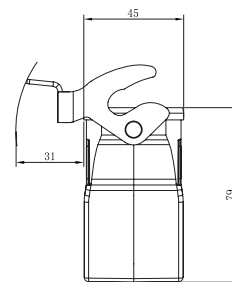

Housing, Bulkhead Mount

Diagram

MP009417

MP009418

Part Number	Description
MP009417	Metal, 1 Locking Lever
MP009418	Metal, 1 Locking Lever with Plastic Cover

Housing, Cable to Cable

MP009427

Dimensions : Millimetres

Heavy Duty Connector Housings

MP009428

Part Number	Description
MP009427	Metal, 1 Locking Lever, M32
MP009428	Metal, High, 1 Locking Lever, M40

Housing, Surface Mount

MP009419

MP009421

MP009422

Dimensions : Millimetres

MP009420

MP009423

MP009425

MP009426

Dimensions : Millimetres

MP009424

Part Number	Description
MP009419	Metal, 1 Locking Lever, 2×M25
MP009421	Metal, 1 Locking Lever, 2×M25 with Plastic Hood
MP009422	Metal, 1 Locking Lever, M25 with Plastic Hood
MP009420	Metal, 1 Locking Lever, M25
MP009423	Metal, High, 1 Locking Lever, 2×M32
MP009425	Metal, High, 1 Locking Lever, 2×M32 with Plastic Hood
MP009426	Metal, High, 1 Locking Lever, M32 with Plastic Hood
MP009424	Metal, High, 1 Locking Lever, M32

Dimensions : Millimetres

Part Number Table

Description	Part Number
Housing, H24B, Metal, Bulkhead Mount, 1 Locking Lever	MP009417
Housing, H24B, Metal, Bulkhead Mount, 1 Locking Lever with Plastic Cover	MP009418
Housing, H24B, Metal, Surface Mount, 1 Locking Lever, 2×M25	MP009419
Housing, H24B, Metal, Surface Mount, 1 Locking Lever, M25	MP009420
Housing, H24B, Metal, Surface Mount, 1 Locking Lever, 2×M25 with Plastic Hood	MP009421
Housing, H24B, Metal, Surface Mount, 1 Locking Lever, M25 with Plastic Hood	MP009422
Housing, H24B, Metal, Surface Mount, High, 1 Locking Lever, 2×M32	MP009423
Housing, H24B, Metal, Surface Mount, High, 1 Locking Lever, M32	MP009424
Housing, H24B, Metal, Surface Mount, High, 1 Locking Lever, 2×M32 with Plastic Hood	MP009425
Housing, H24B, Metal, Surface Mount, High, 1 Locking Lever, M32 with Plastic Hood	MP009426
Housing, H24B, Metal, Cable to Cable, 1 Locking Lever, M32	MP009427
Housing, H24B, Metal, Cable to Cable, High, 1 Locking Lever, M40	MP009428