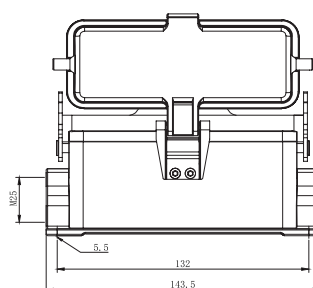

Housing, Bulkhead Mount

Diagram

MP009417

MP009418

Part Number	Description
MP009417	Metal, 1 Locking Lever
MP009418	Metal, 1 Locking Lever with Plastic Cover

Housing, Cable to Cable

MP009427

Dimensions : Millimetres

Heavy Duty Connector Housings

MP009428

Part Number	Description
MP009427	Metal, 1 Locking Lever, M32
MP009428	Metal, High, 1 Locking Lever, M40

Housing, Surface Mount

MP009419

MP009421

MP009422

Dimensions : Millimetres

MP009420

MP009423

MP009425

MP009426

Dimensions : Millimetres

MP009424

Part Number	Description
MP009419	Metal, 1 Locking Lever, 2×M25
MP009421	Metal, 1 Locking Lever, 2×M25 with Plastic Hood
MP009422	Metal, 1 Locking Lever, M25 with Plastic Hood
MP009420	Metal, 1 Locking Lever, M25
MP009423	Metal, High, 1 Locking Lever, 2×M32
MP009425	Metal, High, 1 Locking Lever, 2×M32 with Plastic Hood
MP009426	Metal, High, 1 Locking Lever, M32 with Plastic Hood
MP009424	Metal, High, 1 Locking Lever, M32

Dimensions : Millimetres

Part Number Table

Description	Part Number
Housing, H24B, Metal, Bulkhead Mount, 1 Locking Lever	MP009417
Housing, H24B, Metal, Bulkhead Mount, 1 Locking Lever with Plastic Cover	MP009418
Housing, H24B, Metal, Surface Mount, 1 Locking Lever, 2×M25	MP009419
Housing, H24B, Metal, Surface Mount, 1 Locking Lever, M25	MP009420
Housing, H24B, Metal, Surface Mount, 1 Locking Lever, 2×M25 with Plastic Hood	MP009421
Housing, H24B, Metal, Surface Mount, 1 Locking Lever, M25 with Plastic Hood	MP009422
Housing, H24B, Metal, Surface Mount, High, 1 Locking Lever, 2×M32	MP009423
Housing, H24B, Metal, Surface Mount, High, 1 Locking Lever, M32	MP009424
Housing, H24B, Metal, Surface Mount, High, 1 Locking Lever, 2×M32 with Plastic Hood	MP009425
Housing, H24B, Metal, Surface Mount, High, 1 Locking Lever, M32 with Plastic Hood	MP009426
Housing, H24B, Metal, Cable to Cable, 1 Locking Lever, M32	MP009427
Housing, H24B, Metal, Cable to Cable, High, 1 Locking Lever, M40	MP009428