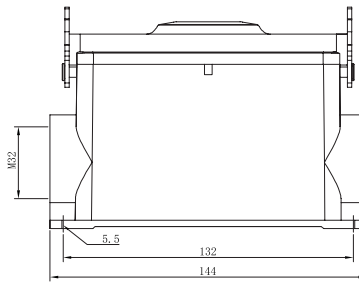

Housing, Bulkhead Mount

Diagram

MP009417

MP009418

Part Number	Description
MP009417	Metal, 1 Locking Lever
MP009418	Metal, 1 Locking Lever with Plastic Cover

Housing, Cable to Cable

MP009427

Dimensions : Millimetres

Heavy Duty Connector Housings

MP009428

Part Number	Description
MP009427	Metal, 1 Locking Lever, M32
MP009428	Metal, High, 1 Locking Lever, M40

Housing, Surface Mount

MP009419

MP009421

MP009422

Dimensions : Millimetres

MP009420

MP009423

MP009425

MP009426

Dimensions : Millimetres

MP009424

Part Number	Description
MP009419	Metal, 1 Locking Lever, 2×M25
MP009421	Metal, 1 Locking Lever, 2×M25 with Plastic Hood
MP009422	Metal, 1 Locking Lever, M25 with Plastic Hood
MP009420	Metal, 1 Locking Lever, M25
MP009423	Metal, High, 1 Locking Lever, 2×M32
MP009425	Metal, High, 1 Locking Lever, 2×M32 with Plastic Hood
MP009426	Metal, High, 1 Locking Lever, M32 with Plastic Hood
MP009424	Metal, High, 1 Locking Lever, M32

Dimensions : Millimetres

Part Number Table

Description	Part Number
Housing, H24B, Metal, Bulkhead Mount, 1 Locking Lever	MP009417
Housing, H24B, Metal, Bulkhead Mount, 1 Locking Lever with Plastic Cover	MP009418
Housing, H24B, Metal, Surface Mount, 1 Locking Lever, 2×M25	MP009419
Housing, H24B, Metal, Surface Mount, 1 Locking Lever, M25	MP009420
Housing, H24B, Metal, Surface Mount, 1 Locking Lever, 2×M25 with Plastic Hood	MP009421
Housing, H24B, Metal, Surface Mount, 1 Locking Lever, M25 with Plastic Hood	MP009422
Housing, H24B, Metal, Surface Mount, High, 1 Locking Lever, 2×M32	MP009423
Housing, H24B, Metal, Surface Mount, High, 1 Locking Lever, M32	MP009424
Housing, H24B, Metal, Surface Mount, High, 1 Locking Lever, 2×M32 with Plastic Hood	MP009425
Housing, H24B, Metal, Surface Mount, High, 1 Locking Lever, M32 with Plastic Hood	MP009426
Housing, H24B, Metal, Cable to Cable, 1 Locking Lever, M32	MP009427
Housing, H24B, Metal, Cable to Cable, High, 1 Locking Lever, M40	MP009428