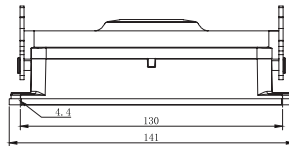

**RoHS
Compliant**

Specifications

Surface	: Powder-Coated
Material	: Aluminium Die-Cast
Colour	: Grey
Temperature Range	: -40°C to +125°C
Locking Type	: Single Locking latch
Locking Material	: Stainless Steel
Hoods/Housing Sealing	: NBR
IP Rating	: IP65

Housing, Bulkhead Mount

Diagram

MP009417

MP009418

Part Number	Description
MP009417	Metal, 1 Locking Lever
MP009418	Metal, 1 Locking Lever with Plastic Cover

Housing, Cable to Cable

MP009427

Dimensions : Millimetres

Heavy Duty Connector Housings

MP009428

Part Number	Description
MP009427	Metal, 1 Locking Lever, M32
MP009428	Metal, High, 1 Locking Lever, M40

Housing, Surface Mount

MP009419

MP009421

MP009422

Dimensions : Millimetres

MP009420

MP009423

MP009425

MP009426

Dimensions : Millimetres

MP009424

Part Number	Description
MP009419	Metal, 1 Locking Lever, 2×M25
MP009421	Metal, 1 Locking Lever, 2×M25 with Plastic Hood
MP009422	Metal, 1 Locking Lever, M25 with Plastic Hood
MP009420	Metal, 1 Locking Lever, M25
MP009423	Metal, High, 1 Locking Lever, 2×M32
MP009425	Metal, High, 1 Locking Lever, 2×M32 with Plastic Hood
MP009426	Metal, High, 1 Locking Lever, M32 with Plastic Hood
MP009424	Metal, High, 1 Locking Lever, M32