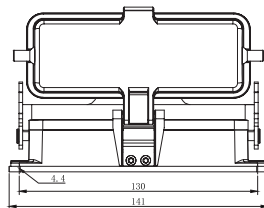

Housing, Bulkhead Mount

Diagram

MP009417

MP009418

Part Number	Description
MP009417	Metal, 1 Locking Lever
MP009418	Metal, 1 Locking Lever with Plastic Cover

Housing, Cable to Cable

MP009427

Dimensions : Millimetres

Heavy Duty Connector Housings

MP009428

Part Number	Description
MP009427	Metal, 1 Locking Lever, M32
MP009428	Metal, High, 1 Locking Lever, M40

Housing, Surface Mount

MP009419

MP009421

MP009422

Dimensions : Millimetres

MP009420

MP009423

MP009425

MP009426

Dimensions : Millimetres

MP009424

Part Number	Description
MP009419	Metal, 1 Locking Lever, 2×M25
MP009421	Metal, 1 Locking Lever, 2×M25 with Plastic Hood
MP009422	Metal, 1 Locking Lever, M25 with Plastic Hood
MP009420	Metal, 1 Locking Lever, M25
MP009423	Metal, High, 1 Locking Lever, 2×M32
MP009425	Metal, High, 1 Locking Lever, 2×M32 with Plastic Hood
MP009426	Metal, High, 1 Locking Lever, M32 with Plastic Hood
MP009424	Metal, High, 1 Locking Lever, M32

Dimensions : Millimetres

Part Number Table

Description	Part Number
Housing, H24B, Metal, Bulkhead Mount, 1 Locking Lever	MP009417
Housing, H24B, Metal, Bulkhead Mount, 1 Locking Lever with Plastic Cover	MP009418
Housing, H24B, Metal, Surface Mount, 1 Locking Lever, 2×M25	MP009419
Housing, H24B, Metal, Surface Mount, 1 Locking Lever, M25	MP009420
Housing, H24B, Metal, Surface Mount, 1 Locking Lever, 2×M25 with Plastic Hood	MP009421
Housing, H24B, Metal, Surface Mount, 1 Locking Lever, M25 with Plastic Hood	MP009422
Housing, H24B, Metal, Surface Mount, High, 1 Locking Lever, 2×M32	MP009423
Housing, H24B, Metal, Surface Mount, High, 1 Locking Lever, M32	MP009424
Housing, H24B, Metal, Surface Mount, High, 1 Locking Lever, 2×M32 with Plastic Hood	MP009425
Housing, H24B, Metal, Surface Mount, High, 1 Locking Lever, M32 with Plastic Hood	MP009426
Housing, H24B, Metal, Cable to Cable, 1 Locking Lever, M32	MP009427
Housing, H24B, Metal, Cable to Cable, High, 1 Locking Lever, M40	MP009428