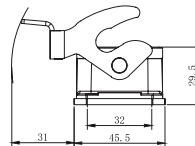

Housing, Bulkhead Mount

Diagram

MP009417

MP009418

Part Number	Description
MP009417	Metal, 1 Locking Lever
MP009418	Metal, 1 Locking Lever with Plastic Cover

Housing, Cable to Cable

MP009427

Dimensions : Millimetres

Heavy Duty Connector Housings

MP009428

Part Number	Description
MP009427	Metal, 1 Locking Lever, M32
MP009428	Metal, High, 1 Locking Lever, M40

Housing, Surface Mount

MP009419

MP009421

MP009422

Dimensions : Millimetres

MP009420

MP009423

MP009425

MP009426

Dimensions : Millimetres

MP009424

Part Number	Description
MP009419	Metal, 1 Locking Lever, 2×M25
MP009421	Metal, 1 Locking Lever, 2×M25 with Plastic Hood
MP009422	Metal, 1 Locking Lever, M25 with Plastic Hood
MP009420	Metal, 1 Locking Lever, M25
MP009423	Metal, High, 1 Locking Lever, 2×M32
MP009425	Metal, High, 1 Locking Lever, 2×M32 with Plastic Hood
MP009426	Metal, High, 1 Locking Lever, M32 with Plastic Hood
MP009424	Metal, High, 1 Locking Lever, M32

Dimensions : Millimetres

Part Number Table

Description	Part Number
Housing, H24B, Metal, Bulkhead Mount, 1 Locking Lever	MP009417
Housing, H24B, Metal, Bulkhead Mount, 1 Locking Lever with Plastic Cover	MP009418
Housing, H24B, Metal, Surface Mount, 1 Locking Lever, 2×M25	MP009419
Housing, H24B, Metal, Surface Mount, 1 Locking Lever, M25	MP009420
Housing, H24B, Metal, Surface Mount, 1 Locking Lever, 2×M25 with Plastic Hood	MP009421
Housing, H24B, Metal, Surface Mount, 1 Locking Lever, M25 with Plastic Hood	MP009422
Housing, H24B, Metal, Surface Mount, High, 1 Locking Lever, 2×M32	MP009423
Housing, H24B, Metal, Surface Mount, High, 1 Locking Lever, M32	MP009424
Housing, H24B, Metal, Surface Mount, High, 1 Locking Lever, 2×M32 with Plastic Hood	MP009425
Housing, H24B, Metal, Surface Mount, High, 1 Locking Lever, M32 with Plastic Hood	MP009426
Housing, H24B, Metal, Cable to Cable, 1 Locking Lever, M32	MP009427
Housing, H24B, Metal, Cable to Cable, High, 1 Locking Lever, M40	MP009428