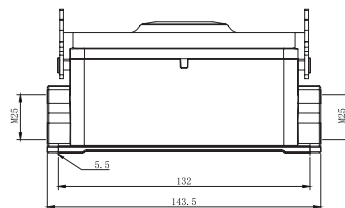

Housing, Bulkhead Mount

Diagram

MP009417

MP009418

Part Number	Description
MP009417	Metal, 1 Locking Lever
MP009418	Metal, 1 Locking Lever with Plastic Cover

Housing, Cable to Cable

MP009427

Dimensions : Millimetres

Heavy Duty Connector Housings

MP009428

Part Number	Description
MP009427	Metal, 1 Locking Lever, M32
MP009428	Metal, High, 1 Locking Lever, M40

Housing, Surface Mount

MP009419

MP009421

MP009422

Dimensions : Millimetres

MP009420

MP009423

MP009425

MP009426

Dimensions : Millimetres

MP009424

Part Number	Description
MP009419	Metal, 1 Locking Lever, 2×M25
MP009421	Metal, 1 Locking Lever, 2×M25 with Plastic Hood
MP009422	Metal, 1 Locking Lever, M25 with Plastic Hood
MP009420	Metal, 1 Locking Lever, M25
MP009423	Metal, High, 1 Locking Lever, 2×M32
MP009425	Metal, High, 1 Locking Lever, 2×M32 with Plastic Hood
MP009426	Metal, High, 1 Locking Lever, M32 with Plastic Hood
MP009424	Metal, High, 1 Locking Lever, M32

Dimensions : Millimetres

Part Number Table

Description	Part Number
Housing, H24B, Metal, Bulkhead Mount, 1 Locking Lever	MP009417
Housing, H24B, Metal, Bulkhead Mount, 1 Locking Lever with Plastic Cover	MP009418
Housing, H24B, Metal, Surface Mount, 1 Locking Lever, 2×M25	MP009419
Housing, H24B, Metal, Surface Mount, 1 Locking Lever, M25	MP009420
Housing, H24B, Metal, Surface Mount, 1 Locking Lever, 2×M25 with Plastic Hood	MP009421
Housing, H24B, Metal, Surface Mount, 1 Locking Lever, M25 with Plastic Hood	MP009422
Housing, H24B, Metal, Surface Mount, High, 1 Locking Lever, 2×M32	MP009423
Housing, H24B, Metal, Surface Mount, High, 1 Locking Lever, M32	MP009424
Housing, H24B, Metal, Surface Mount, High, 1 Locking Lever, 2×M32 with Plastic Hood	MP009425
Housing, H24B, Metal, Surface Mount, High, 1 Locking Lever, M32 with Plastic Hood	MP009426
Housing, H24B, Metal, Cable to Cable, 1 Locking Lever, M32	MP009427
Housing, H24B, Metal, Cable to Cable, High, 1 Locking Lever, M40	MP009428