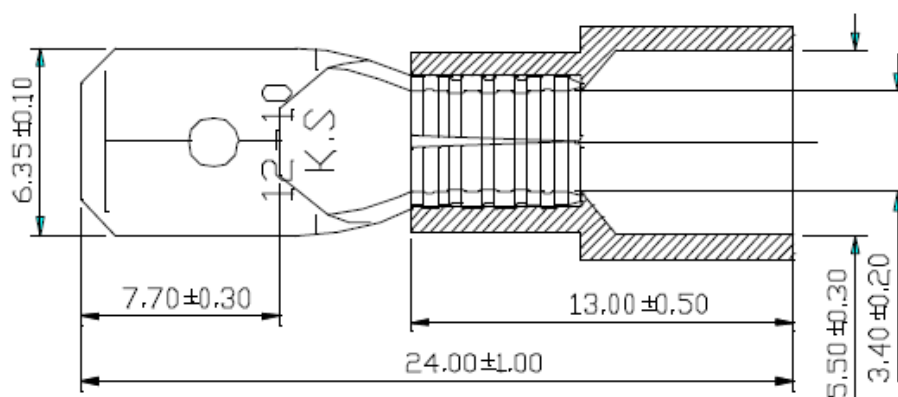

Datasheet

Yellow Insulated Crimp Tab Terminal

RS Stock number [613-9693](#)

Drawing(mm):

Specifications:

Max. Electrical Current:	A.W.G: 12 10
	Amp: 20 24
Max. Electrical Rating:	125°C 300 volts
Insulation Material:	PC
Insulation Colour:	Yellow
Terminal Material:	Brass
Wire Range:	12-10 A.W.G (4 – 6mm ²)
Terminals Thickness:	0.40mm
Nema Tab:	0.32 * .250 (0.8* 6.35)