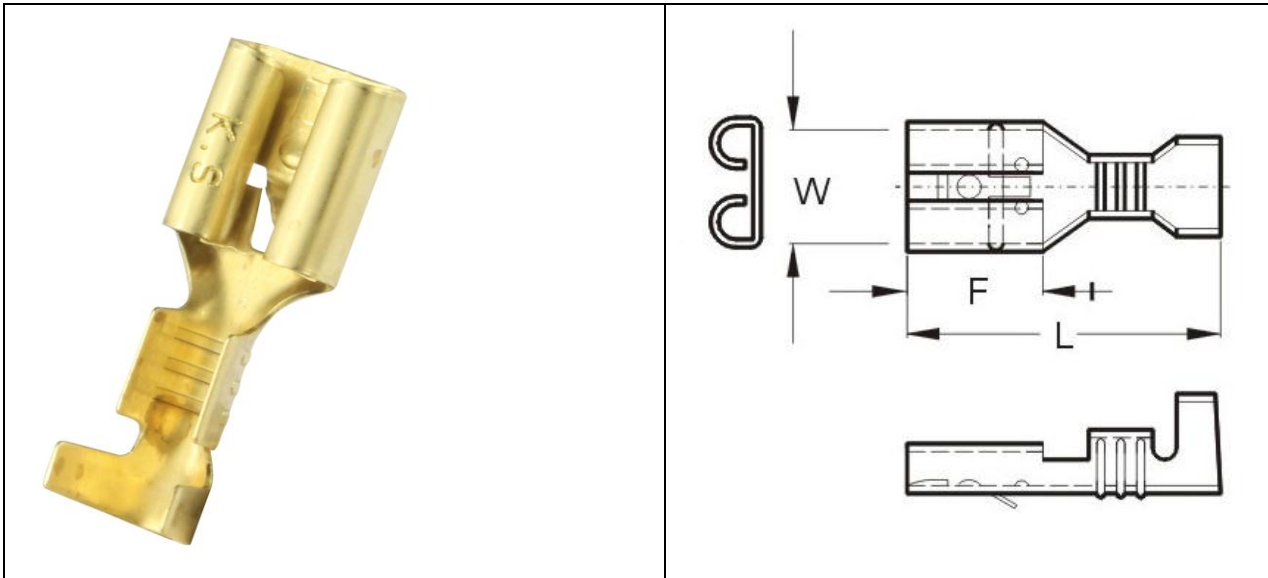

# RS PRO OPEN BARREL DISCONNECTORS (FEMALE)

Stock number: 178-7177

TERMINAL MATERIAL: BRASS

TERMINAL SURFACE TREATMENT: STANDARD CHEMICAL TREATMENT (BRASS FINISH)

MATCHING: 0.032X0.250 INCH (0.8X6.35MM)

WIRE RANGE: 16-14 A.W.G. (1.5-2.5mm<sup>2</sup>)

ITEM NO.	MATCHING	DIMENSION inch(mm)		
		W	F	L
178-7177	.032X.250 0.8X6.35	0.268 6.8	0.291 7.4	0.748 19