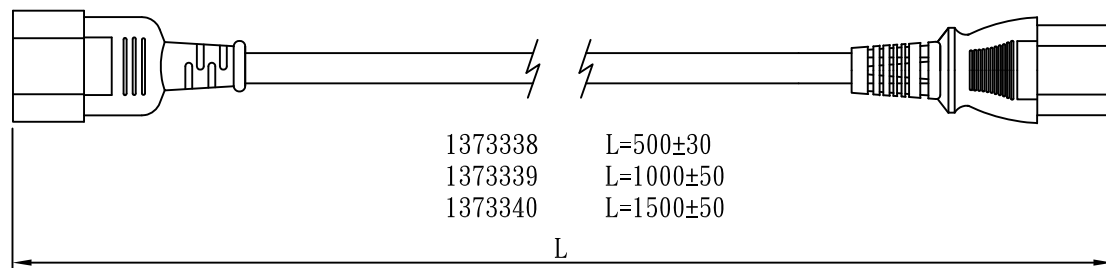

MARKING:

MARKING:

WIRING COLOR:

E: Yellow/Green
N: Blue
L: Brown

LENGED ON CORD : (E04-14)

△VDE△ KEMA-KEUR △VDE△ △CEBEC 809 △NF-USE 1346
IEMMEQU H05VV-F 3G 0.75mm² 300/500V -LF- CE

No	BOM ITEM	Q' TY	P/N
1	KPR-11 TERMINAL	3 pcs	BBN11000
2	IS-011 DUST COVER(BLUE)	1 pcs	MP0110HG
3	IS-011 INNER BODY	1 pcs	MI011000
4	PVC 45P (SA87, IS-011)	18 g	RPP045HG
5	KPR-14 TERMINAL	3 pcs	BBB14000
6	IS-14 INNER BODY	1 set	MI014000
7	PVC 45P (SA87, IS-14)	22 g	RPP045HG
8	PE TIE (WHITE , 6 inch)	1 pcs	KBW10006
9	PE BAG(120*260)	1 pcs	KPR10026
10	LABEL(45*25)	1 pcs	

NOTE:1. CORD 128
2. CONTENT 13733XX

CABLE	H05VV-F 3G 0.75 DENT PRINT CT-HG(BLUE)				
PLUG	IS-011 + IS-14	LENGTH	L	UNIT	mm
CLIENT	NAME	First connectivity	N/W	UNIT	kg
	P/N	13733XX	SG DWG	SR-172524-3	VER. A