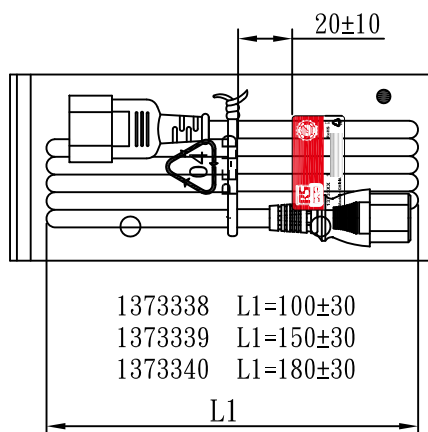

MARKING:

MARKING:

WIRING COLOR:

E: Yellow/Green
N: Blue
L: Brown

LENGED ON CORD : (E04-14)

△VDE△ KEMA-KEUR △VDE△ △CEBEC 809 △NF-USE 1346
IEMMEQU H05VV-F 3G 0.75mm² 300/500V -LF- CE

No	BOM ITEM	Q' TY	P/N
1	KPR-11 TERMINAL	3 pcs	BBN11000
2	IS-011 DUST COVER(BLUE)	1 pcs	MP0110HG
3	IS-011 INNER BODY	1 pcs	MI011000
4	PVC 45P (SA87, IS-011)	18 g	RPP045HG
5	KPR-14 TERMINAL	3 pcs	BBB14000
6	IS-14 INNER BODY	1 set	MI014000
7	PVC 45P (SA87, IS-14)	22 g	RPP045HG
8	PE TIE (WHITE , 6 inch)	1 pcs	KBW10006
9	PE BAG(120*260)	1 pcs	KPR10026
10	LABEL(45*25)	1 pcs	

NOTE:1. CORD 128
2. CONTENT 13733XX

CABLE	H05VV-F 3G 0.75 DENT PRINT CT-HG(BLUE)				
PLUG	IS-011 + IS-14	LENGTH	L	UNIT	mm
CLIENT	NAME	First connectivity	N/W	UNIT	kg
	P/N	13733XX	SG DWG	SR-172524-3	VER. A