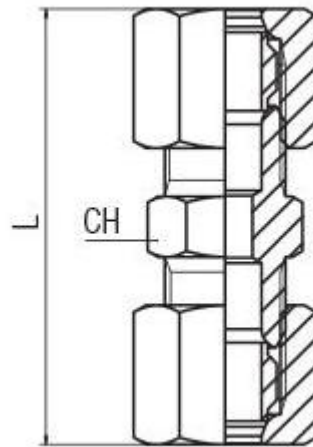

## Mechanical Specifications

<b>Pipe Fitting Connection Type</b>	Threaded
<b>Connection 1</b>	M14 Metric Female
<b>Connection Gender 1</b>	Female
<b>Thread Size 1</b>	M14
<b>Thread Standard 1</b>	Metric
<b>Connection 2</b>	M14 Metric Female
<b>Connection Gender 2</b>	Female
<b>Thread Size 2</b>	M14
<b>Thread Standard 2</b>	Metric
<b>Length</b>	45.5mm
<b>Wrench Size</b>	16mm

## Similar Products

Parameters	2312579	2312580
Brand	RS PRO	RS PRO
Pipe Fitting Connection Type	Threaded	Threaded
Connection 1	M14 Metric Female	M14 Metric Female
Connection Gender 1	Female	Female
Thread Size 1	M14	M14
Thread Standard 1	Metric	Metric
Connection 2	M14 Metric Female	M14 Metric Female
Connection Gender 2	Female	Female
Thread Size 2	M14	M14
Thread Standard 2	Metric	Metric
Length	33mm	36mm
Wrench Size	10mm	11mm