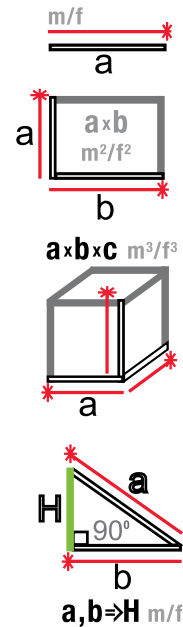

363 KAPROMETER™ K-3

With Beamfinder™ flip cover

RANGE
UP TO 30m

FEATURES

- Accuracy: $\pm 2\text{mm/m}$
- Measuring Range up to 30m (100')
- BeamFinder™ flip cover offers higher visibility and keypad protection
- Measures: area, volume & pythagorean
- The shortest distance to target with Dynamic (continuous) measuring
- Choice of 2 reference points
- Choice of 5 measuring units
- Backlit LCD display
- Impact-resistant rubber over-mold casing
- Battery indicator