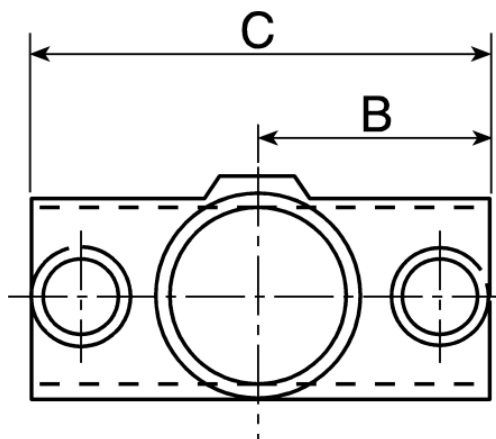

ENGLISH

Datasheet

Stock No: 286-3500

RS Pro Round Tube 2-Way Connector, strut profile Type 2

Product Details

Long Tee

Produces a 90° butt joint between two tubes
Fitting can be used to join through tube

| Dimensions (mm) | | |
|-----------------|----|-----|
| Tube Size Ref. | B | C |
| 1 | 48 | 96 |
| 2 | 60 | 122 |
| 3 | 67 | 134 |

ENGLISH

Specifications:

| | |
|-------------------------|--------------------|
| Structural Element Type | Round Tube |
| Connector Type | 2-Way Connector |
| Fits Strut Profile | Type 2 |
| Fits Tube Diameter | 42.4mm |
| Product Family | RS Handrail System |
| Material | Cast Iron |
| Product System | 119 |