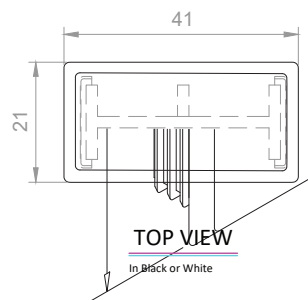

ENGLISH

Datasheet

PVC End Caps

White

RS Stock No **1766929**

Size **41 x 21**

To Fit Inside Channel/Strut end, providing safe end to cut length.

Please view our full range listing below

RS Stock No	Size (mm)
1766915	41 x 41 (Black)
1766916	41 x 21 (Black)
1766917	41 x 41 (White)
1766929	41 x 21 (White)