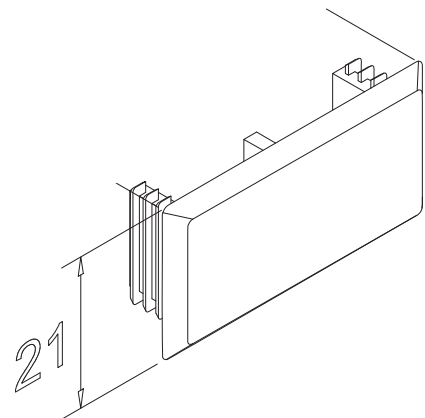

ENGLISH

Datasheet

PVC End Caps

White

RS Stock No **1766929**

Size **41 x 21**

To Fit Inside Channel/Strut end, providing safe end to cut length.

Please view our full range listing below

RS Stock No	Size (mm)
1766915	41 x 41 (Black)
1766916	41 x 21 (Black)
1766917	41 x 41 (White)
1766929	41 x 21 (White)