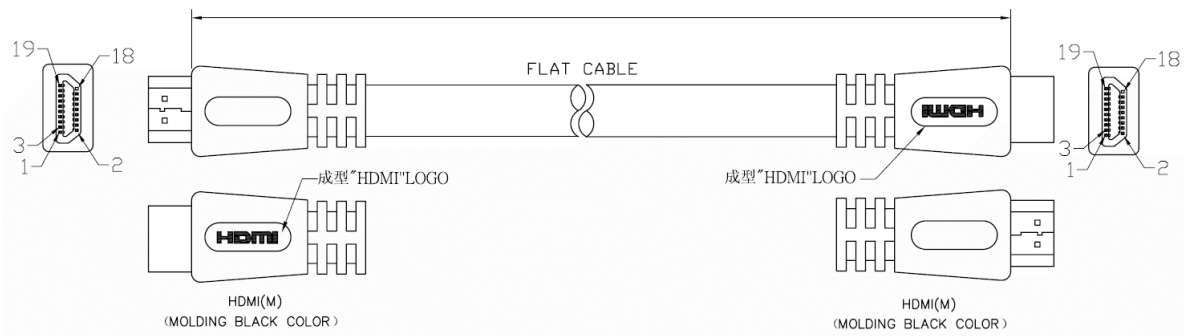

Datasheet

RS PRO 2mtr HDMI M-M High Speed with Ethernet Cable – Flat Cable – 5 Pack

Stock number: 2513267

EN

The RSPRO 2 metre male to male HDMI cable which has a white PVC jacket and an outer diameter of 6mm. The connectors have a gold flash covering to prevent corrosion.

The connector hoods are also made of white PVC and have a strain relief to prevent the jacket splitting around the boot.

The for flex for this cable is flat which makes it perfect for installing into walls.

HDMI is possibly the most common display connection on the market which can be found on devices ranging from PC's, Bluray players, games consoles and more.