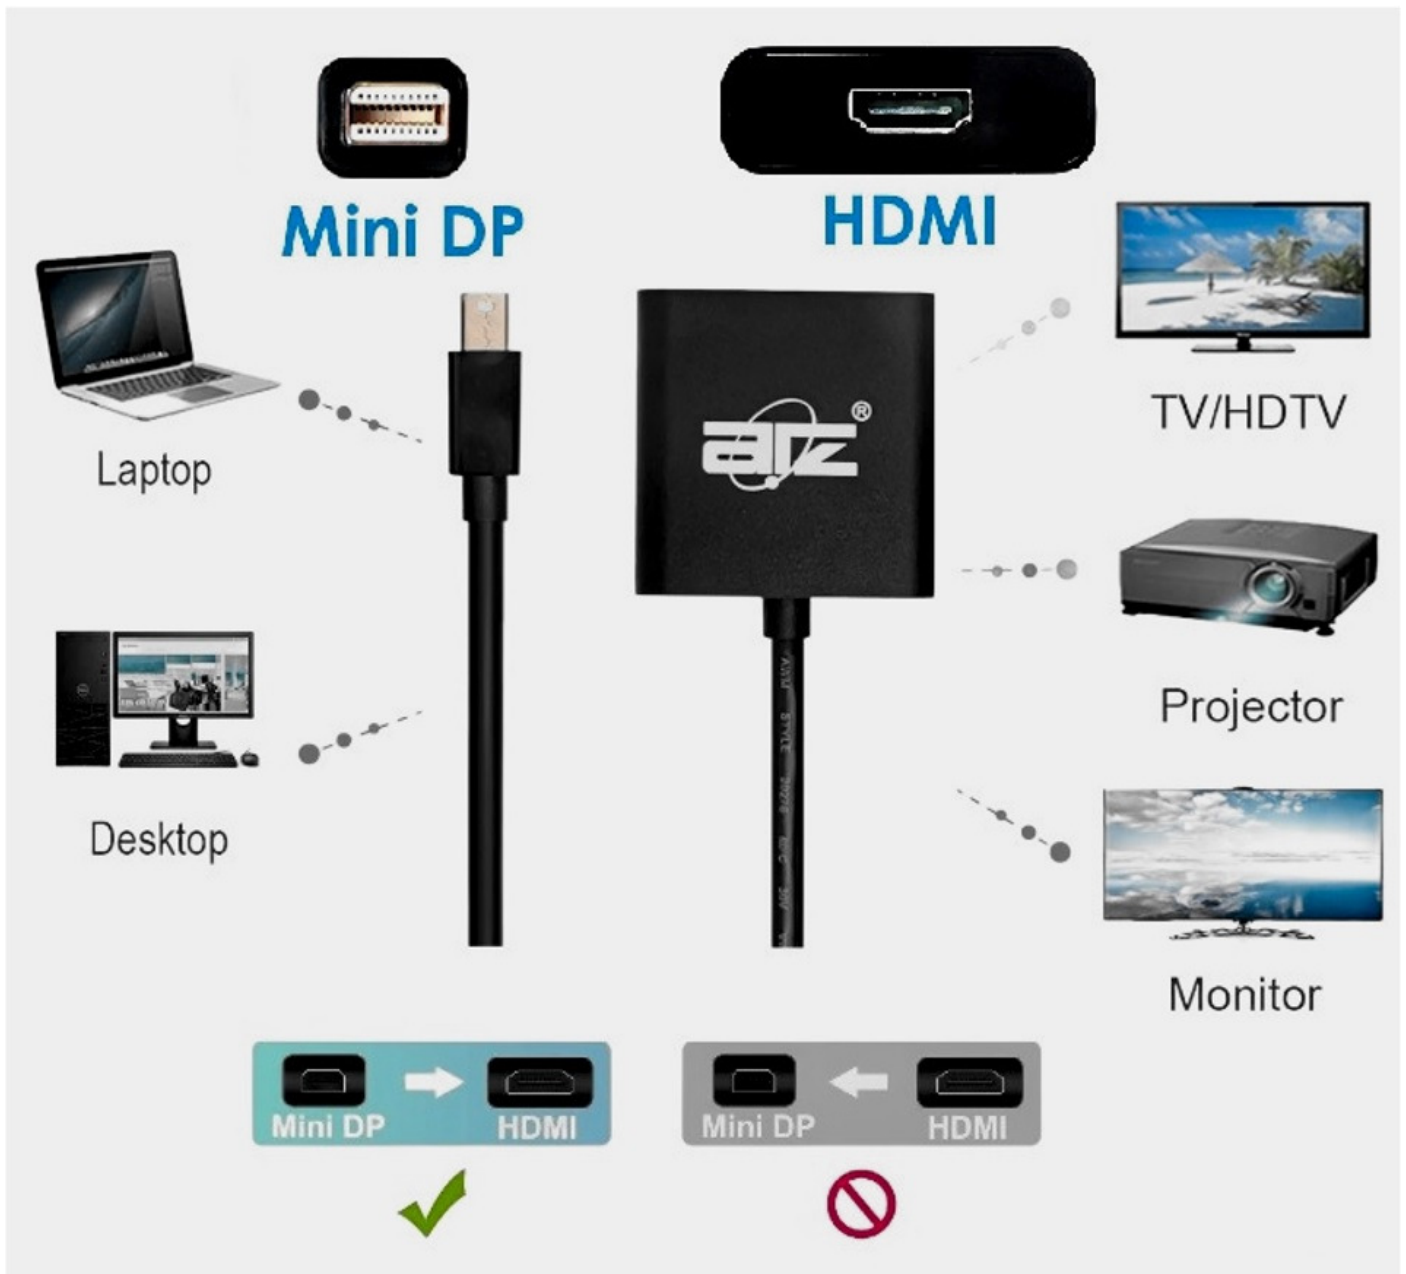

**Model** : Mini DP-HDMI-ADPTR-20cm

**Description:** MINI DISPLAYPORT TO HDMI ADAPTER w/SHORT CABLE (20cm)

---

laptop via Mini DisplayPort to an HDTV, monitor or projector. Mirror your workstation to another screen; Give presentation with your own MacBook or laptop; Share videos with your friends and family on a bigger external screen or TV. Compliant with Mini DisplayPort 1.1a, HDMI 1.3b.

### Specifications:

- Connector 1: Mini DisplayPort Male, Gold-plated.
  - Connector 2: HDMI Female.
  - Shell: ABS shell, Black color, Matt type
  - Cable: UL20276 #32\*3P+#32\*5C+AEB black PVC jacket OD:5.0mm
  - Video Signal: UXGA:1280\*720p,1920\*1080p
  - Refresh rate: 60hz
  - Operating Temperature: 0°C to 45°C
  - Storage Temperature; -10°C to 80°C
  - Humidity: 10%-85% RH
- 

### Package Includes:

1x Mini DisplayPort to HDMI passive Adapter

**Model** : Mini DP-HDMI-ADPTR-20cm

**Description:** MINI DISPLAYPORT TO HDMI ADAPTER w/SHORT CABLE (20cm)

**Model** : Mini DP-HDMI-ADPTR-20cm

**Description:** MINI DISPLAYPORT TO HDMI ADAPTER w/SHORT CABLE (20cm)