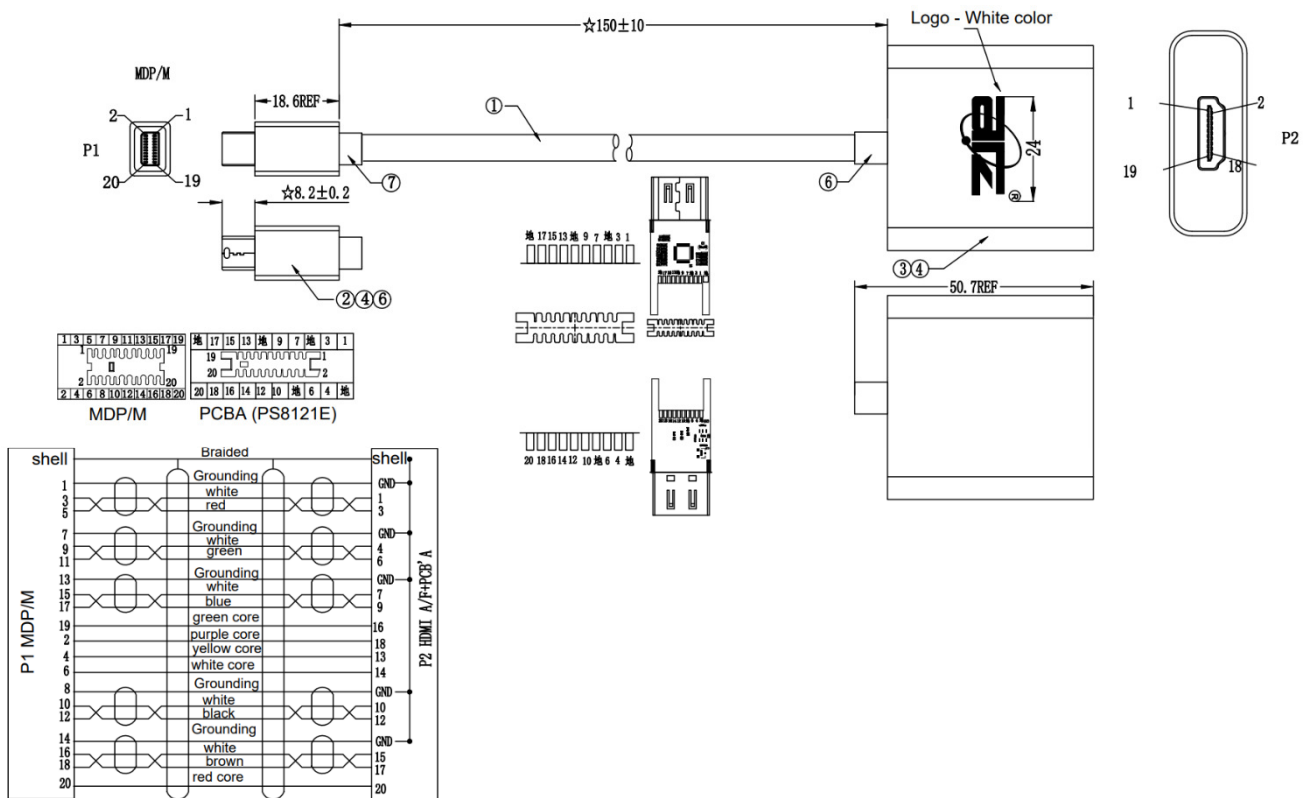

### Specifications:

- Connector 1: Mini DisplayPort Male, Gold-plated.
  - Connector 2: HDMI Female.
  - Shell: ABS shell, Black color, Matt type
  - Cable: UL20276 #32\*3P+#32\*5C+AEB black PVC jacket OD:5.0mm
  - Video Signal: UXGA:1280\*720p,1920\*1080p
  - Refresh rate: 60hz
  - Operating Temperature: 0°C to 45°C
  - Storage Temperature; -10°C to 80°C
  - Humidity: 10%-85% RH
- 

### Package Includes:

1x Mini DisplayPort to HDMI passive Adapter

**Model** : Mini DP-HDMI-ADPTR-20cm

**Description:** MINI DISPLAYPORT TO HDMI ADAPTER w/SHORT CABLE (20cm)

**Model** : Mini DP-HDMI-ADPTR-20cm

**Description:** MINI DISPLAYPORT TO HDMI ADAPTER w/SHORT CABLE (20cm)

## Product Diagram:

(DP TO HDMI testing)

- 1.Signal source resolution UXGA:1280\*720p,1920\*1080p
- 2.Refresh rate:60HZ
- 3.Video & audio: no abnormal display, clear