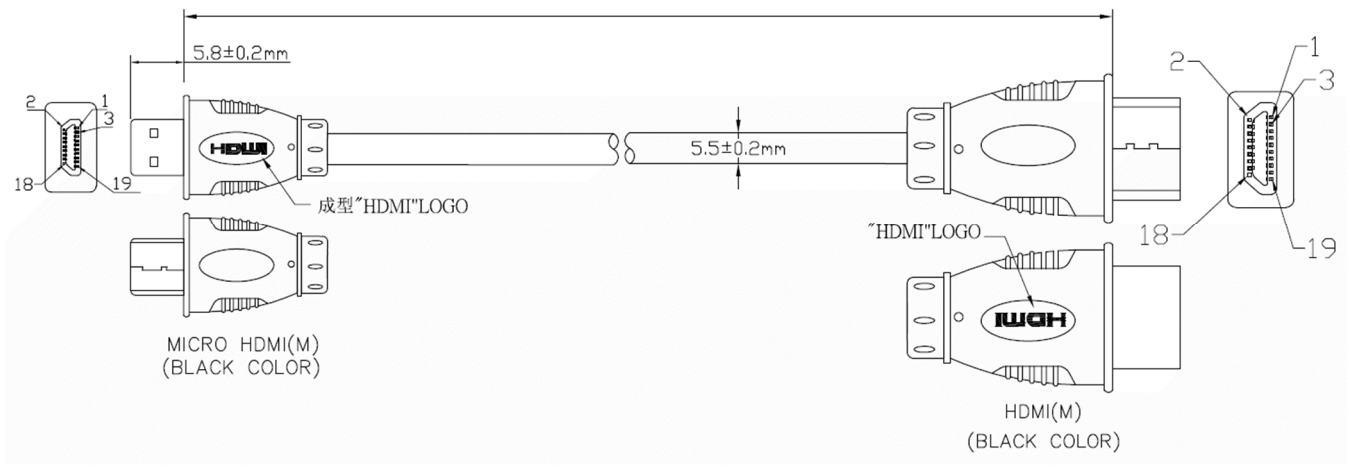

Datasheet

RS PRO 5mtr HDMI Type D (Micro) Male to HDMI Male High Speed with Ethernet Cable

Stock number: 186-3033

EN

The RSPRO 5 metre HDMI type D male to HDMI male cable which has a black PVC jack and an outer diameter of 5.5mm. The connectors have a gold flash covering to prevent corrosion.

The connector hoods are also made of black PVC.

HDMI is possibly the most common display connection on the market which can be found on devices ranging from PC's, Bluray players, games consoles and more. Micro HDMI, not to be confused with mini HDMI, is most commonly found on mobile device.

HDMI(M)	1	3	2	4	6	5	7	9	8	10	12	11	14	19	17	13	15	16	18	64
Micro HDMI	3	5	4	6	8	7	9	11	10	12	14	13	2	1	16	15	17	18	19	64
	PAIR		Drain	PAIR		Drain	PAIR		Drain	PAIR		Drain	PAIR		Drain	32AWG				Drain

- CABLE: 32AWG,UL20276,AL+B-FOIL,[(#32*1P+D+FAM)*5PCS+#32*4C]+AM+B, BLACK COLOR,OD=5.5mm,PVC JACKET(Conductor: BC)(D: 30# CCS).
- LENGTH
- CONNECTORS: HDMI19P(M)*1PCS,MICRO HDMI19P(M)(BLACK INSULATOR),(镀金头).
- MOLD:MOLDING TYPE.
- CONTACTS