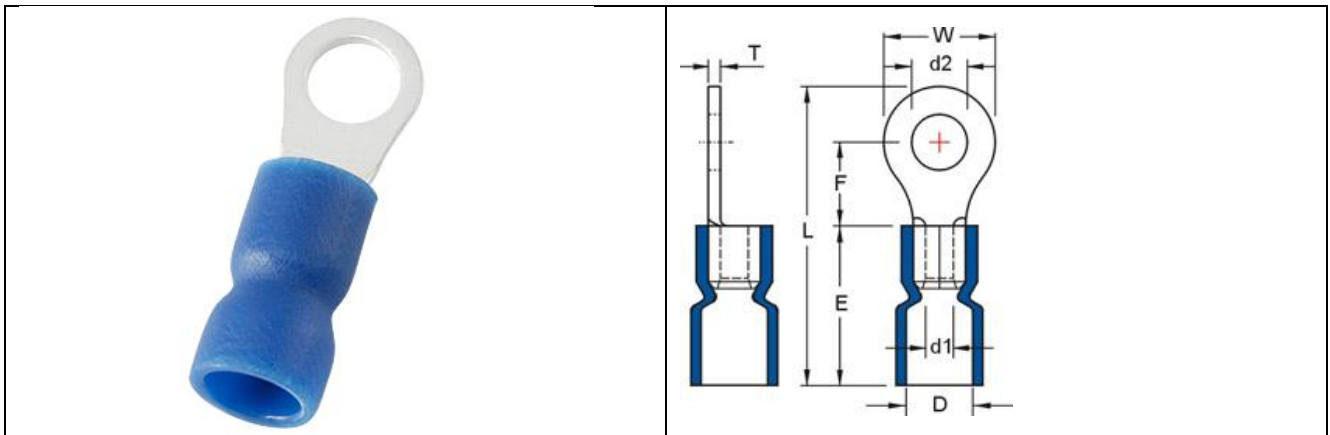

EN

Datasheet

RS PRO VINYL-INSULATED (EASY ENTRY) RING TERMINALS

Stock number: 178-8678

MAXIMUM ELECTRIC CURRENT:

A.W.G.	16	14
AMP.	18	30

MAXIMUM ELECTRICAL RATING: 105° C 600 VOLTS MAX.

INSULATION MATERIAL: VINYL (PVC)

TERMINAL MATERIAL: COPPER

INSULATION COLOR: BLUE

WIRE RANGE A.W.G. mm ²	ITEM NO. BUTTED SEAM	STUD SIZE d2	DIMENSION inch(mm)							
			W	F	L	E	D	d1	T	
16-14 A.W.G.	178-8678	#8	0.169	0.26	0.248	0.823	0.453	0.177	0.091	0.031
1.5-2.5 mm ²			4.3	6.6	6.3	20.9	11.5	4.500	2.3	0.8