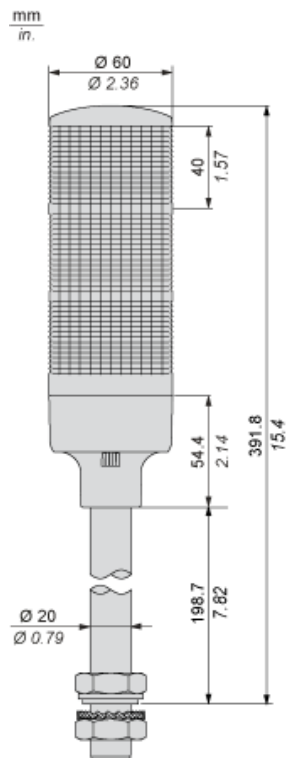

Main

Range of product	Harmony XVG
Product or component type	Complete pre-wired monolithic tower light
Beacon or indicator bank unit type	3 illuminated units
Material	PC (UL94 V-2): globe ABS (UL94HB): tube body Aluminium: tube
Mounting diameter	60 mm
Component name	XVG
Device mounting	Direct tube mounting
Light source	LED steady red LED steady green LED steady amber
Light block color	Red/orange/green
Indicator bank base type	Base with integrated buzzer

Environment

Product certifications	CE[RETURN]EAC
Ambient air temperature for storage	-35...70 °C
Ambient air temperature for operation	-10...50 °C
IP degree of protection	IP23

Packing Units

Unit Type of Package 1	PCE
Number of Units in Package 1	1
Package 1 Height	8.3 cm
Package 1 Width	14.2 cm
Package 1 Length	55.3 cm
Package 1 Weight	590.0 g
Unit Type of Package 2	S04
Number of Units in Package 2	8
Package 2 Height	30 cm
Package 2 Width	40 cm
Package 2 Length	60 cm

Package 2 Weight	3.94 kg
Unit Type of Package 3	P06
Number of Units in Package 3	30
Package 3 Height	72 cm
Package 3 Width	60 cm
Package 3 Length	80 cm
Package 3 Weight	26 kg

Offer Sustainability

Sustainable offer status	Green Premium product
REACH Regulation	REACH Declaration
EU RoHS Directive	Pro-active compliance (Product out of EU RoHS legal scope)
Mercury free	Yes
China RoHS Regulation	China RoHS Declaration
RoHS exemption information	Yes
Environmental Disclosure	Product Environmental Profile
Circularity Profile	End Of Life Information

Contractual warranty

Warranty	18 months
----------	-----------

Dimensions

Mounting

Wiring

- (1) "ON" for lighting and/or applying continuous sound.
(2) Fuse (rated current: 0.5 A)
RD : Red
YE : Yellow
GR : Green
GY : Grey
OR : Orange
BK : Black