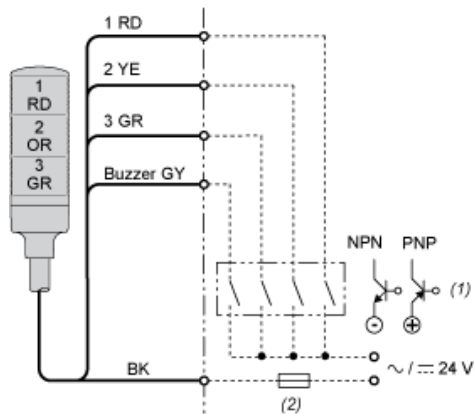

Main

Range of product	Harmony XVG
Product or component type	Complete pre-wired monolithic tower light
Beacon or indicator bank unit type	3 illuminated units
Material	PC (UL94 V-2): globe ABS (UL94HB): tube body Aluminium: tube
Mounting diameter	60 mm
Component name	XVG
Device mounting	Direct tube mounting
Light source	LED steady red LED steady green LED steady amber
Light block color	Red/orange/green
Indicator bank base type	Base with integrated buzzer

Package 2 Weight	3.94 kg
Unit Type of Package 3	P06
Number of Units in Package 3	30
Package 3 Height	72 cm
Package 3 Width	60 cm
Package 3 Length	80 cm
Package 3 Weight	26 kg

Offer Sustainability

Sustainable offer status	Green Premium product
REACH Regulation	REACH Declaration
EU RoHS Directive	Pro-active compliance (Product out of EU RoHS legal scope)
Mercury free	Yes
China RoHS Regulation	China RoHS Declaration
RoHS exemption information	Yes
Environmental Disclosure	Product Environmental Profile
Circularity Profile	End Of Life Information

Contractual warranty

Warranty	18 months
----------	-----------

Dimensions

Mounting

Wiring

- (1) "ON" for lighting and/or applying continuous sound.
(2) Fuse (rated current: 0.5 A)
RD : Red
YE : Yellow
GR : Green
GY : Grey
OR : Orange
BK : Black