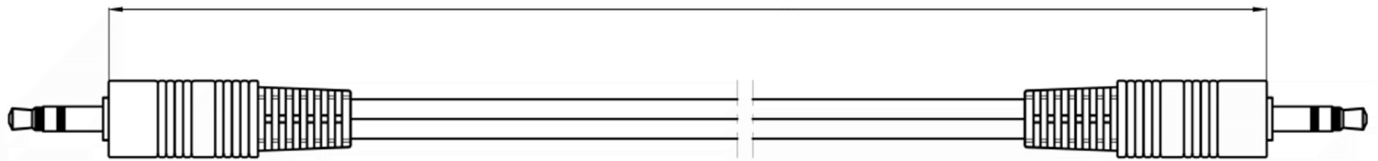

### RS PRO 20m 3.5mm Stereo Cable, Blue

Stock number: 192-4400

EN

The RS PRO 20 metre, 3.5mm stereo jack cable has a blue PVC jack and moulded blue boots. They have a layer of shielding around each core to help cut down on interference.

The connectors are nickel and have a strain relief to help avoid the cable splitting around the edge of the boot.

The 3.5mm jack plug is used on a variety of audio devices.

RoHS / REACH / CE