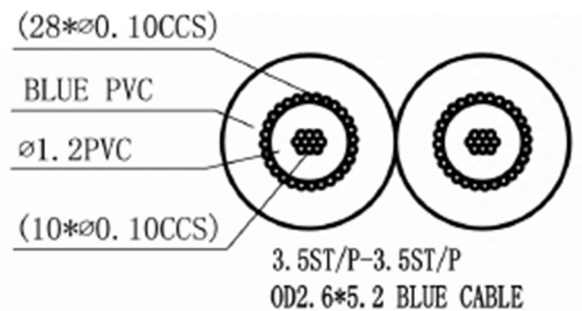

### RS PRO 20m 3.5mm Stereo Cable, Blue

Stock number: 192-4400

EN

The RS PRO 20 metre, 3.5mm stereo jack cable has a blue PVC jack and moulded blue boots. They have a layer of shielding around each core to help cut down on interference.

The connectors are nickel and have a strain relief to help avoid the cable splitting around the edge of the boot.

The 3.5mm jack plug is used on a variety of audio devices.

RoHS / REACH / CE