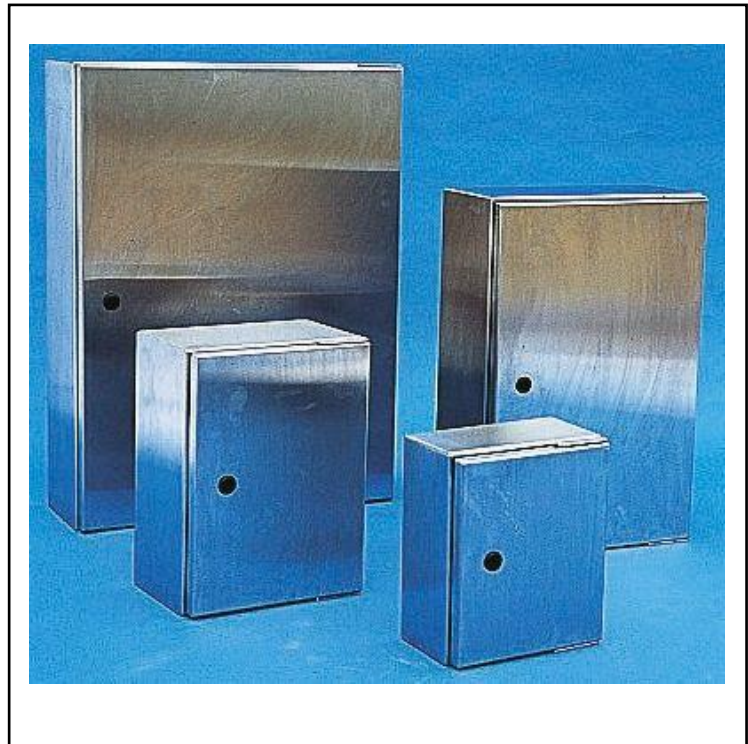

## FEATURES

- Body material is AISI 304 stainless steel sheets
- IP66 rating
- Double lipped edges to ensure higher strength and ease of installation
- Easy to use, including removal of the door
- Door is fitted with a polyurethane gasket

## RS PRO Wall Boxes - 304 Stainless Steel Wall Box [RS / V2 / AISI 304]

RS Stock No.: 7586968

RS Professionally Approved Products bring to you professional quality parts across all product categories. Our product range has been tested by engineers and provides a comparable quality to the leading brands without paying a premium price.

## RS Pro IP66 Wall Boxes

Brought to you by RS Pro, a range of stainless steel wall mounted enclosures. Rated at IP66, the level of protection provided by these boxes ensures the contents will be safely stored and protected. The door of the enclosure has a pull out hinge which allows it to be removed for easy access and due to the protection benefit, these wall boxes are suitable for various applications. All models are highly reliable and excellent quality.

### Mechanical Specifications

<b>External Height</b>	600 mm
<b>External Depth</b>	250 mm
<b>External Width</b>	600 mm
<b>Dimensions</b>	H.600 mm x W.600 mm x D.250 mm