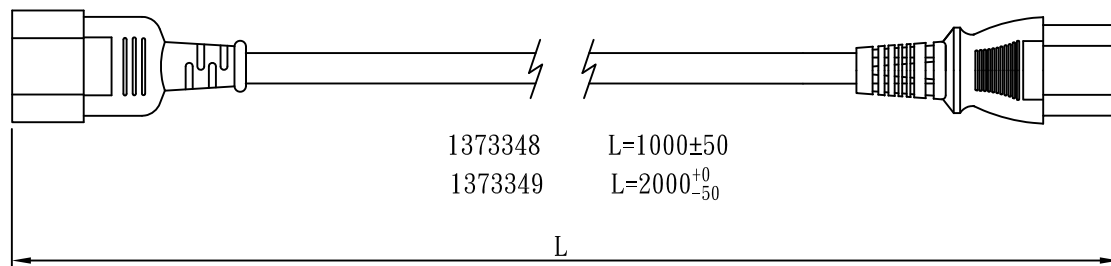

MARKING:

MARKING:

WIRING COLOR:

E: Yellow/Green

N: Blue

L: Brown

LENGED ON CORD : (E04-14)

△VDE△ KEMA-KEUR △VDE△ △CEBEC 809 NF-USE 1346
IEMMEQU H05VV-F 3G 0.75mm² 300/500V -LF-

No	BOM ITEM	Q' TY	P/N
1	KPR-11 TERMINAL	3 pcs	BBN11000
2	IS-011 DUST COVER(YELLOW)	1 pcs	MP0110XD
3	IS-011 INNER BODY	1 pcs	MI011000
4	PVC 45P (SA87, IS-011)	18 g	RPP045XD
5	KPR-14 TERMINAL	3 pcs	BBB14000
6	IS-14 INNER BODY	1 set	MI014000
7	PVC 45P (SA87, IS-14)	22 g	RPP045XD
8	PE TIE (WHITE , 6 inch)	1 pcs	KBW10006
9	PE BAG(120*260)	1 pcs	KPR10026
10	LABEL(45*25)	1 pcs	

NOTE:1. CORD 128
2. CONTENT 137334X

CABLE	H05VV-F 3G 0.75 DENT PRINT CT-XD(YELLOW)			
PLUG	IS-011 + IS-14	LENGTH	L	UNIT mm
CLIENT	NAME	First connectivity	N/W	UNIT kg
	P/N	137334X	SG DWG	SR-172524-6 VER. A