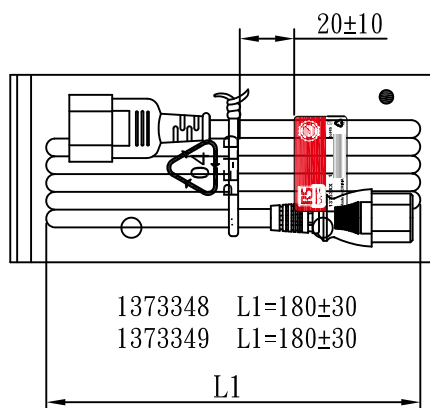

MARKING:

MARKING:

WIRING COLOR:

E: Yellow/Green

N: Blue

L: Brown

LENGED ON CORD : (E04-14)

△VDE△ KEMA-KEUR △VDE△ △CEBEC 809 NF-USE 1346
IEMMEQU H05VV-F 3G 0.75mm² 300/500V -LF-

No	BOM ITEM	Q' TY	P/N
1	KPR-11 TERMINAL	3 pcs	BBN11000
2	IS-011 DUST COVER(YELLOW)	1 pcs	MP0110XD
3	IS-011 INNER BODY	1 pcs	MI011000
4	PVC 45P (SA87, IS-011)	18 g	RPP045XD
5	KPR-14 TERMINAL	3 pcs	BBB14000
6	IS-14 INNER BODY	1 set	MI014000
7	PVC 45P (SA87, IS-14)	22 g	RPP045XD
8	PE TIE (WHITE , 6 inch)	1 pcs	KBW10006
9	PE BAG(120*260)	1 pcs	KPR10026
10	LABEL(45*25)	1 pcs	

NOTE:1. CORD 128
2. CONTENT 137334X

CABLE	H05VV-F 3G 0.75 DENT PRINT CT-XD(YELLOW)			
PLUG	IS-011 + IS-14	LENGTH	L	UNIT mm
CLIENT	NAME	First connectivity	N/W	UNIT kg
	P/N	137334X	SG DWG	SR-172524-6 VER. A