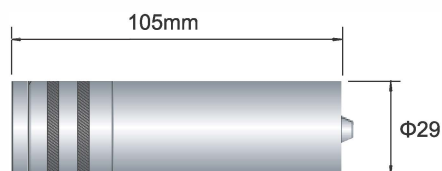

Datasheet

ENGLISH

162-3013

RS Pro AHD Bullet Camera (720P)

Feature

- 1/3", 1.27MP Sony Exmor CMOS
- 720P AHD Video Output
- AHD Transmission Max.300 M (3C-2V)
- Colour: 0.1Lux,B/ : 0.05 Lux
- 3D-DNR,D-WDR,Sens-up
- Mega f=3.5~16 mm Manual VFLens
- Weatherproof type
- Power requirement : DC12 V (±30%),
Power source is not included

Specifications	NTSC / PAL
Image Device	1/3", 1.27 Megapixel Sony Exmor CMOS
Total Pixels	1312 (H) x 993 (V)
Active Pixels	1297 (H) x 977 (V)
Scanning System	Progressive
Resolution	AHD 720P
Video Output	AHD
S/N	More than 52 dB(AGC Off)
LENS	Mega f=3.5~16 mm Manual VF lens
Electronic Shutter	NTSC : 1/30 ~ 1/50,000 sec (Auto)
	PAL : 1/25 ~ 1/50,000 sec (Auto)
Min. Illumination	COLOUR : 0.1 Lux / BW : 0.05 Lux
White Balance	ATW
Shutter Speed	AUTO
SENS-UP	AUTO (x6)
Day & Night	AUTO
DNR	3D-DNR
Power Input	DC+12 V ± 30%
Power consumption	100 mA
Operation Temperature	-10°C - +50°C
Storage Temperature	-20°C - +60°C
Weight	Approx 210 g included bracket
Housing	Aluminium
Dimension (mm)	Φ 29 × 105 mm
IP	IP 66, Weatherproof