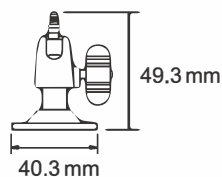

Datasheet

ENGLISH

162-3013

RS Pro AHD Bullet Camera (720P)

Feature

- 1/3", 1.27MP Sony Exmor CMOS
- 720P AHD Video Output
- AHD Transmission Max.300 M (3C-2V)
- Colour: 0.1Lux,B/ : 0.05 Lux
- 3D-DNR,D-WDR,Sens-up
- Mega f=3.5~16 mm Manual VFLens
- Weatherproof type
- Power requirement : DC12 V (±30%),
Power source is not included

Specifications	NTSC / PAL
Image Device	1/3", 1.27 Megapixel Sony Exmor CMOS
Total Pixels	1312 (H) x 993 (V)
Active Pixels	1297 (H) x 977 (V)
Scanning System	Progressive
Resolution	AHD 720P
Video Output	AHD
S/N	More than 52 dB(AGC Off)
LENS	Mega f=3.5~16 mm Manual VF lens
Electronic Shutter	NTSC : 1/30 ~ 1/50,000 sec (Auto)
	PAL : 1/25 ~ 1/50,000 sec (Auto)
Min. Illumination	COLOUR : 0.1 Lux / BW : 0.05 Lux
White Balance	ATW
Shutter Speed	AUTO
SENS-UP	AUTO (x6)
Day & Night	AUTO
DNR	3D-DNR
Power Input	DC+12 V ± 30%
Power consumption	100 mA
Operation Temperature	-10°C - +50°C
Storage Temperature	-20°C - +60°C
Weight	Approx 210 g included bracket
Housing	Aluminium
Dimension (mm)	Φ 29 × 105 mm
IP	IP 66, Weatherproof