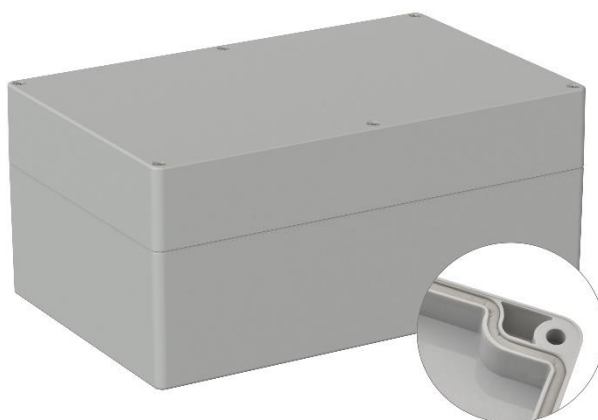

Datasheet

RS PRO ABS Enclosure, Light Grey, IP66

Stock No: **201-0196****Technical Specifications:**

Body Material	ABS
Length	250 mm
Width	160 mm
Height	119 mm
IP	IP66
Colour	Light Grey

Features & Benefits:

- seal factory-assembled
- IP-Protection (DIN EN 60529)
- supplied with screws

Dimensional line drawings