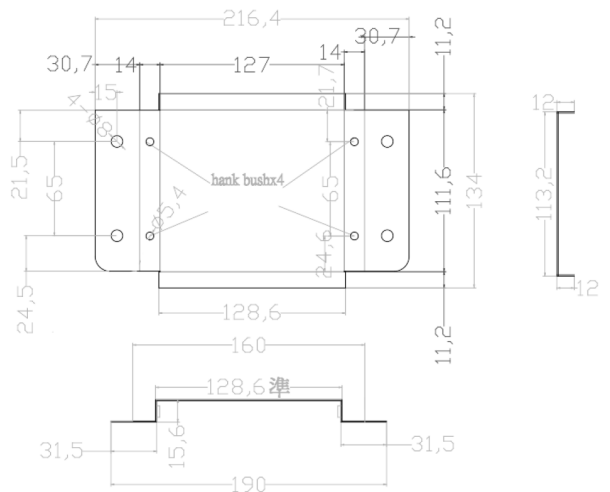

## Metal Enclosure, Flanged, 117 x 132 x 196mm

RS Stock number 232-181

### Dimensions

T=0.8mm