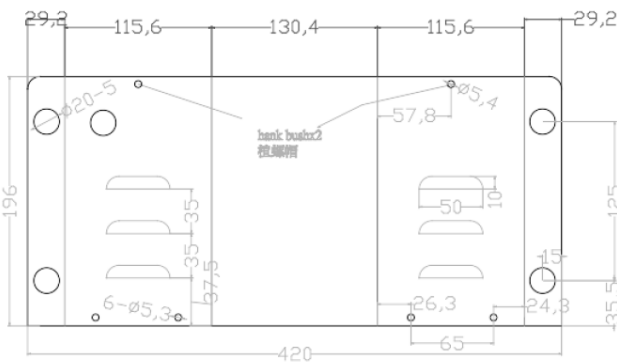

## Metal Enclosure, Flanged, 117 x 132 x 196mm

RS Stock number 232-181

### Dimensions

T=0.8mm