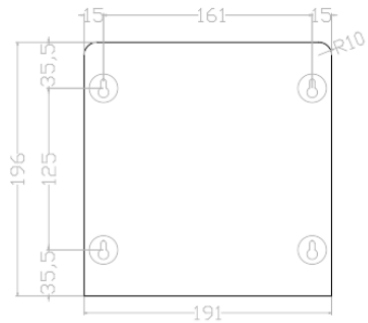

## Metal Enclosure, Flanged, 117 x 132 x 196mm

RS Stock number 232-181

### Dimensions

T=0.8mm