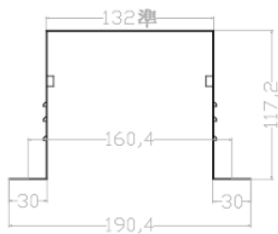

## Metal Enclosure, Flanged, 117 x 132 x 196mm

RS Stock number 232-181

### Dimensions

T=0.8mm