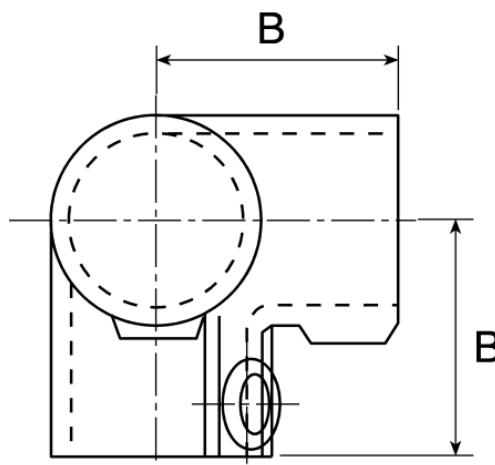

Datasheet

Stock No: 286-3392

RS Pro Round Tube 3-Way Connector, strut profile Type 1

Product Details

3 Way 90° Elbow

Used as an end joint between two top rails, joining at 90°, and the upright

Dimensions (mm)	
Tube Size Ref.	B
1	48
2	60
3	67

ENGLISH

Specifications:

Structural Element Type	Round Tube
Connector Type	3-Way Connector
Fits Strut Profile	Type 1
Fits Tube Diameter	33.7mm
Product Family	RS Handrail System
Material	Cast Iron
Product System	128