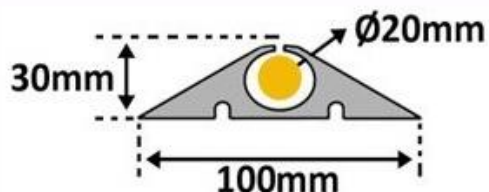

ENGLISH

Datasheet

RS PRO

RS Stock No: 2522841

Customs : 4016999790

RS Stock No	Length (mm)	Width (mm)	Height (mm)	Cable protection	Weight (kg)
2522841	10000	100	30	1 x \varnothing 20 mm	15,5

- **Made of:** rubber
- **Colors :** black

Specifications :

- Heavy duty cable protection
- Diameter \varnothing 20 mm cable bridge
- Ideal for temporary installations
- Indoor/Outdoor use
- Can be cut to the desired length
- It can support vehicles up to 40 T
- Avoid prolonged contact with hydrocarbons
- Resist to temperature between $-40/+60^{\circ}\text{C}$
- Adhesive bonding is possible

ESPAÑOL

Ficha tecnica

RS PRO

RS Stock No: 2522841

Aduanas : 4016999790

RS Stock No	Largo (mm)	Ancho (mm)	Altura (mm)	Ø Pasacable (mm)	Peso (kg)
2522841	10000	100	30	1 x Ø20 mm	15,5

- **Fabricado en :** Caucho
- **Colores :** Negro