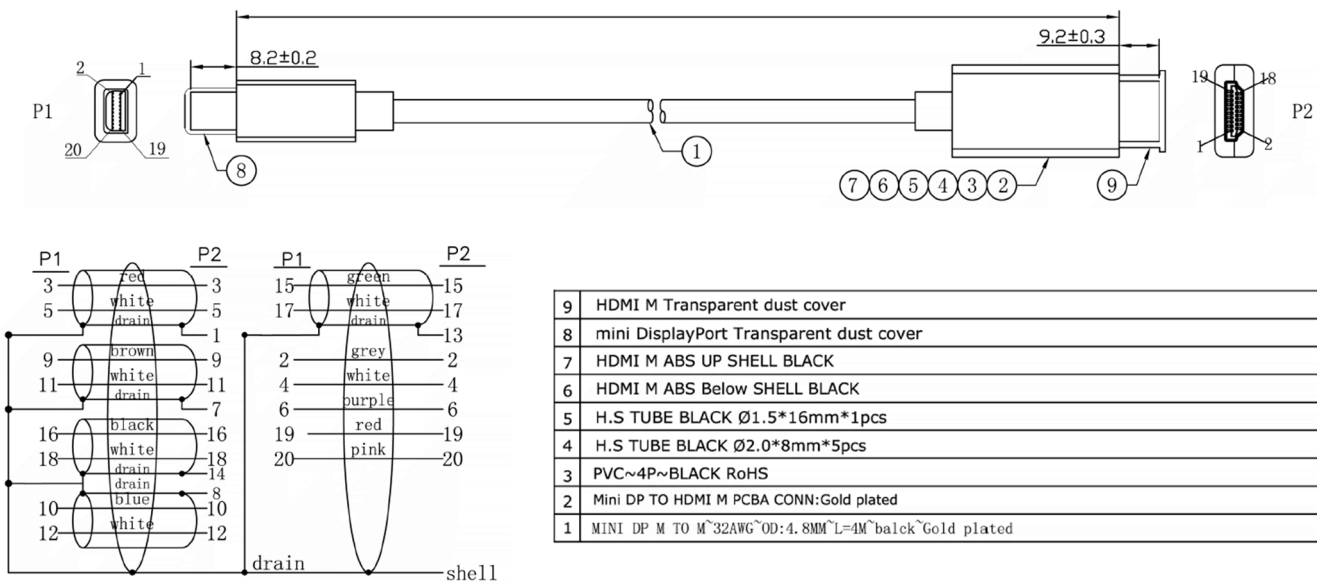

## RS PRO 3 mtr Mini DisplayPort Male to HDMI Male Cable

Stock number: 182-8801

EN

Our RS PRO 3 metre Mini DisplayPort to HDMI cable comes with a 20 pin male mini DP connector.

The connector hoods are made from black PVC and come with a dust cap to protect the connector and a strain relief on the end of the hood to support the cable.

HDMI is possibly the most common display connection on the market which can be found on devices ranging from PC's, Bluray players, games consoles and more.

9	HDMI M Transparent dust cover
8	mini DisplayPort Transparent dust cover
7	HDMI M ABS UP SHELL BLACK
6	HDMI M ABS Below SHELL BLACK
5	H.S TUBE BLACK Ø1.5*16mm*1pcs
4	H.S TUBE BLACK Ø2.0*8mm*5pcs
3	PVC~4P~BLACK RoHS
2	Mini DP TO HDMI M PCBA CONN:Gold plated
1	MINI DP M TO M~32AWG~OD:4.8MM~L=4M~black~Gold plated