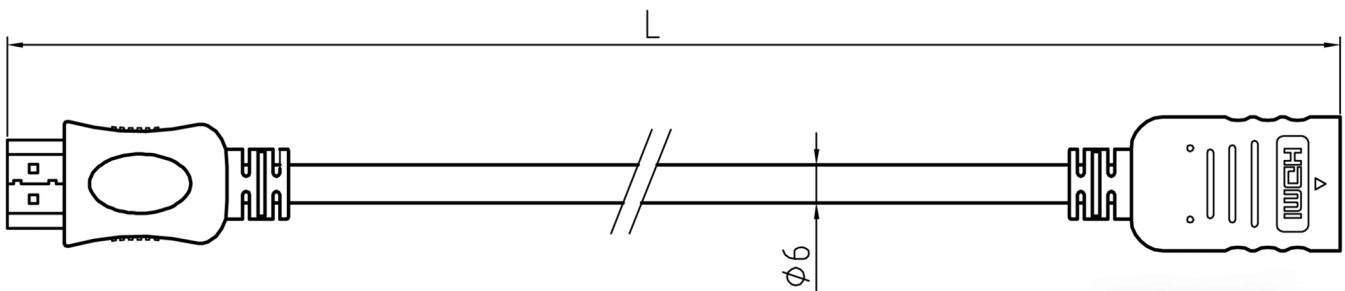

Datasheet

RS PRO 2 mtr HDMI M-F High Speed with Ethernet Cable - Black

Stock number: 182-8515

EN

The RSPRO 2 metre male to female HDMI cable which has a black PVC jack and an outer diameter of 6mm. The connectors have a gold flash covering to prevent corrosion.

The connector hoods are also made of white PVC with a small foot print of 19.44mm wide and 11mm high, and have a strain relief to prevent the jacket splitting around the boot.

HDMI is possibly the most common display connection on the market which can be found on devices ranging from PC's, Bluray players, games consoles and more.

- HDMI CABLE V1.4 WIRE GAUGE:
30AWG COPPER [(30#*1P+D+FAM)*5P +30#*4C+AL+D+BLACK PVC6.0MM]
- HOOD: MOLDING TYPE,BLACK IN COLOR
- CABLE ELECTRICAL TEST:
100% OPEN SHORT & MISS WIRE TEST.
- PACKING: 1PC/POLYBAG