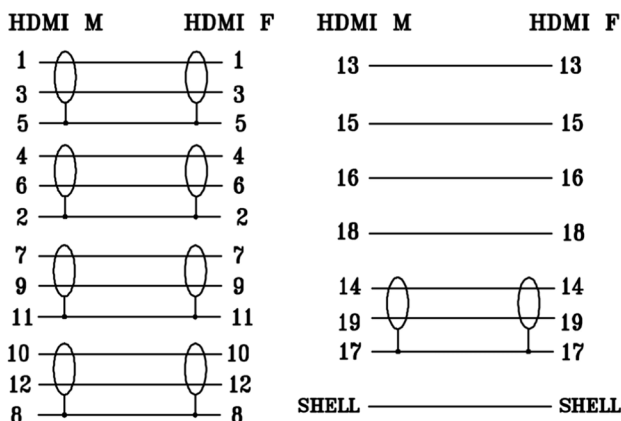

Datasheet

RS PRO 2 mtr HDMI M-F High Speed with Ethernet Cable - Black

Stock number: 182-8515

EN

The RSPRO 2 metre male to female HDMI cable which has a black PVC jack and an outer diameter of 6mm. The connectors have a gold flash covering to prevent corrosion.

The connector hoods are also made of white PVC with a small foot print of 19.44mm wide and 11mm high, and have a strain relief to prevent the jacket splitting around the boot.

HDMI is possibly the most common display connection on the market which can be found on devices ranging from PC's, Bluray players, games consoles and more.

- HDMI CABLE V1.4 WIRE GAUGE:
30AWG COPPER [(30#*1P+D+FAM)*5P +30#*4C+AL+D+BLACK PVC6.0MM]
- HOOD: MOLDING TYPE,BLACK IN COLOR
- CABLE ELECTRICAL TEST:
100% OPEN SHORT & MISS WIRE TEST.
- PACKING: 1PC/POLYBAG