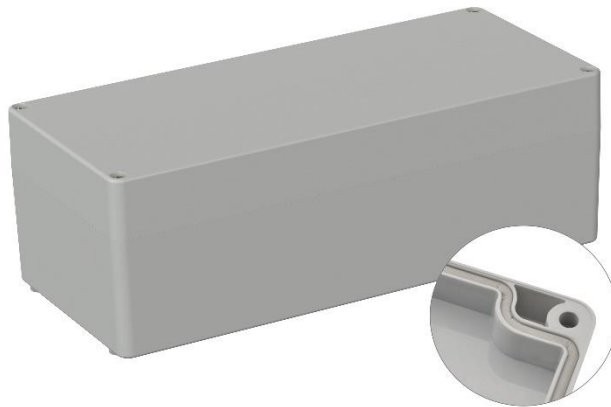

Datasheet

RS PRO ABS Enclosure, Light Grey, IP66

Stock No: **201-0200****Technical Specifications:**

Body Material	ABS
Length	340 mm
Width	150 mm
Height	120 mm
IP	IP66
Colour	Light Grey

Features & Benefits:

- seal factory-assembled
- IP-Protection (DIN EN 60529)
- supplied with screws

Dimensional line drawings