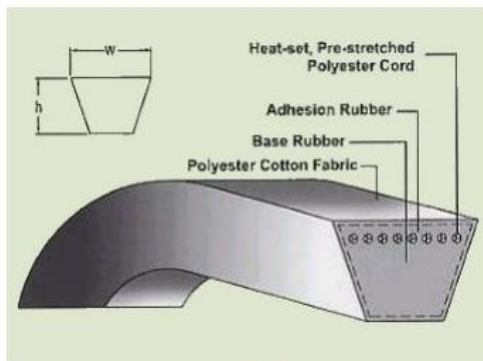

Datasheet
PET, Rubber Vee Friction Belt, belt section A
RS Stock number 472-008

A Section Classical Wrapped Vee Belts

to API 1B, RMA IP 20, DIN 2215, ISO 4184 & BS3790

Dimensions w x h (mm)	Min. Pulley Diam. PCD (mm)	Std. Belt Lengths (mm)
13 x 8	80	540 - 4600

Description:

RS Z, A & B Section Belts

- Special compounded stiff-yet-flex-crack resistant base
- High modulus low stretch (hmls) polyester cords and length stabilisation process resulting in low stretch and maximum life
- Polychloroprene impregnated poly-cotton jacket
- Precision built belts requiring no matching or coding
- Anti-static, heat, oil and abrasion resistant
- Standards: API 1B, RMA IP 20, DIN 2215, ISO 4184 & BS3790

Specifications:

Belt Section:	A
Height:	8mm
Length:	2032mm
Material:	PET, Rubber
Minimum Pulley Diameter:	80mm
Top Width:	13mm