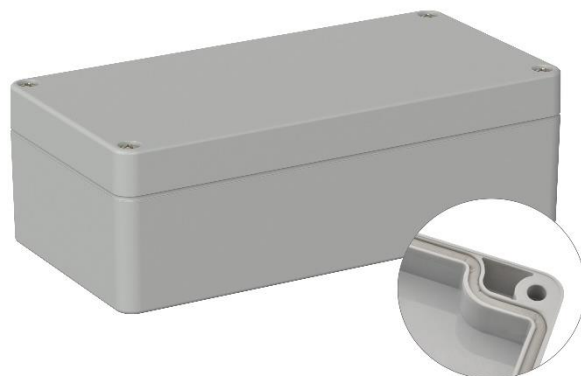

Datasheet

RS PRO ABS Enclosure, Light Grey, IP66

Stock No: 201-0179

Technical Specifications:

Body Material	ABS
Length	160 mm
Width	80 mm
Height	55 mm
IP	IP66
Colour	Light Grey

Features & Benefits:

- seal factory-assembled
- IP-Protection (DIN EN 60529)
- supplied with screws

Dimensional line drawings