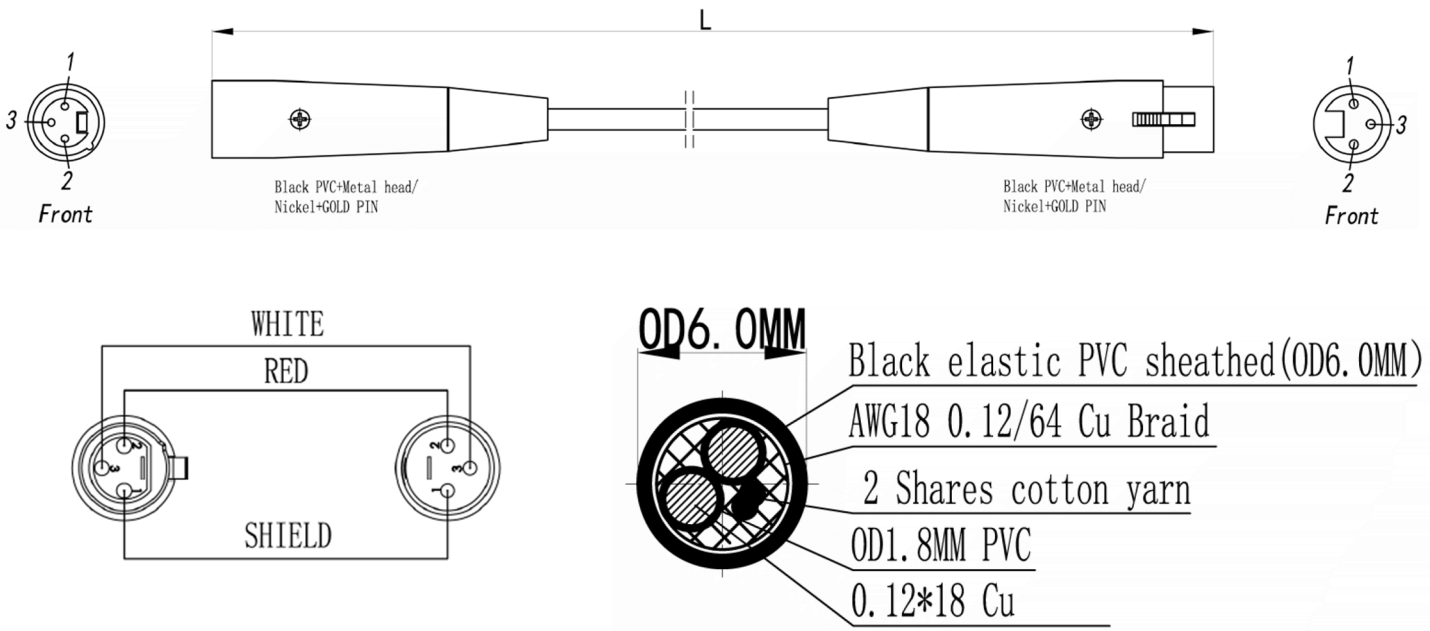

Datasheet

RS PRO 5m XLR Male to Female Cable, Silver Connectors

Stock number: 192-4436

EN

The RS PRO 5 metre, XLR extension cable has a jack plug to a socket both with metal boots.

The connectors are nickel and have a strain relief to help avoid the cable splitting around the edge of the boot. The cable flex is made of 18 AWG copper wire and has a copper braid for extra shielding. The cable flex has a black PVC jacket and an outer diameter of 6mm.

XLR cables are generally use for sound, video and lighting equipment.