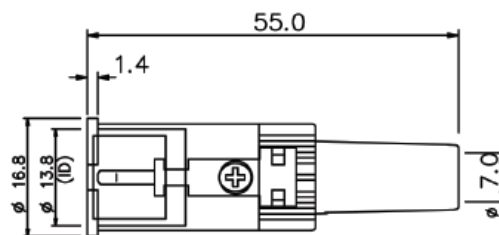

# RS Pro 3 Pole Female Straight Din Connector

RS Stock No: 786-3463

7	GROUNDING PIECE	1	BSR-H (0.2t) [ C5191R-H ]	NICKEL	3-5U"
6	SCREW	1	2AAR1050 [ A4510 ]	NICKEL	3-5U"
5	PLASTIC TRAIL	1	PVC	BLACK	UL
4	MAIN BODY	1	DIECAST	NICKEL	3-5U"
3	CLIP PLATE	1	SPCC SB (0.95t)	NICKEL	3-5U"
2	CONTACT TERMINAL	3	BSR-H (0.7t) [ C2680R ]	SILVER PLATED	3-5U"
1	PLASTIC CORE	1	ABS [ 777D ]	BLACK	HB
P/N	PART NAME	Q'TY	MATERIAL	PLATING	REMARKS