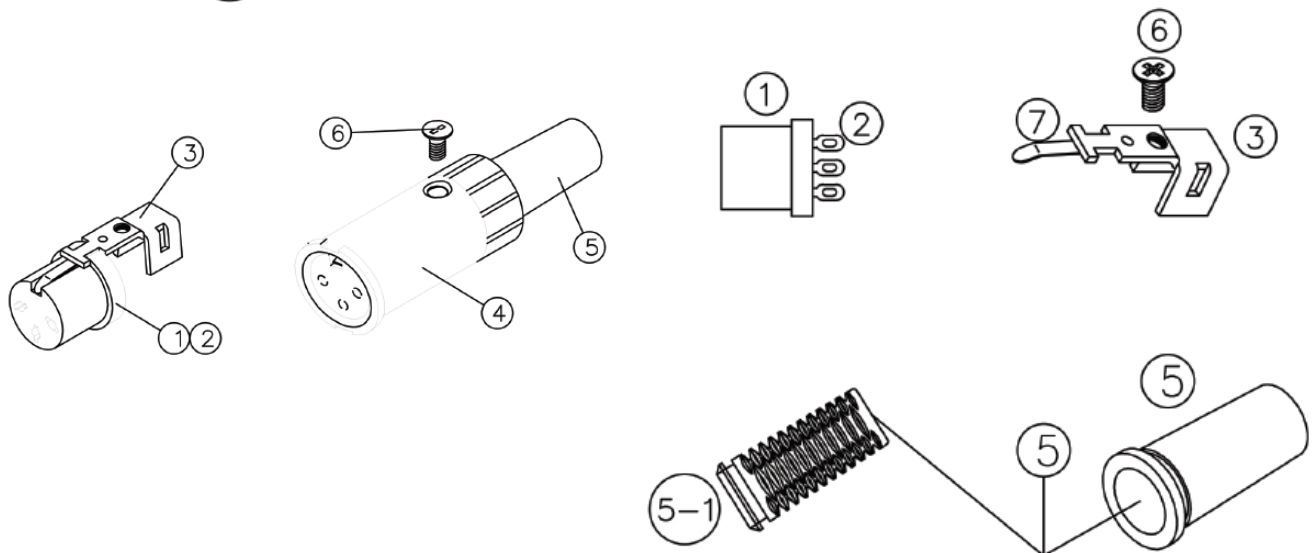

# RS Pro 3 Pole Female Straight Din Connector

RS Stock No: 786-3463

7	GROUNDING PIECE	1	BSR-H (0.2t) [ C5191R-H ]	NICKEL	3-5U"
6	SCREW	1	2AAR1050 [ A4510 ]	NICKEL	3-5U"
5	PLASTIC TRAIL	1	PVC	BLACK	UL
4	MAIN BODY	1	DIECAST	NICKEL	3-5U"
3	CLIP PLATE	1	SPCC SB (0.95t)	NICKEL	3-5U"
2	CONTACT TERMINAL	3	BSR-H (0.7t) [ C2680R ]	SILVER PLATED	3-5U"
1	PLASTIC CORE	1	ABS [ 777D ]	BLACK	HB
P/N	PART NAME	Q'TY	MATERIAL	PLATING	REMARKS