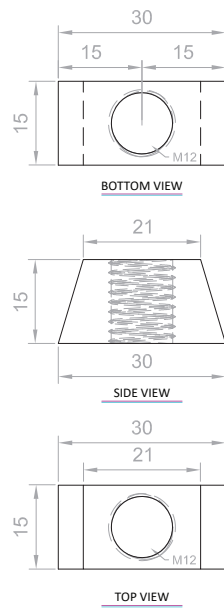

### Zinc

RS Stock No **1766949**  
Size **M12**

Used with metal decking systems, fixed into the dovetail or channel of decking to provide a fixing for threaded rod, or bolts for mounting services.

Please view our full range listing below

RS Stock No	Size (mm)
1766911	M6
1766928	M8
1766948	M10
1766949	M12