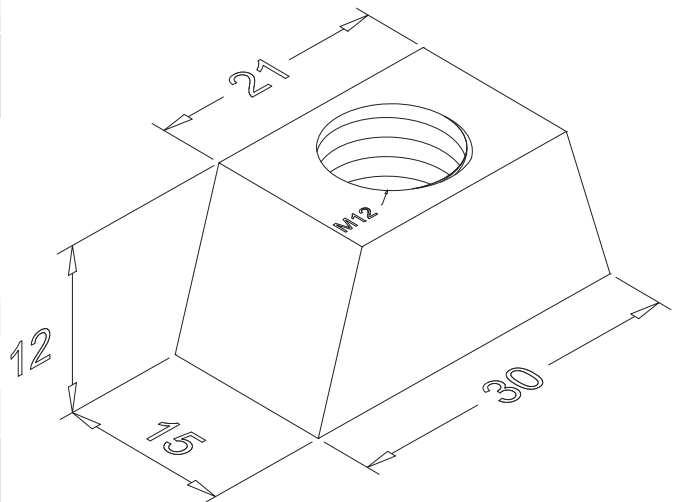

### Zinc

RS Stock No **1766949**  
Size **M12**

Used with metal decking systems, fixed into the dovetail or channel of decking to provide a fixing for threaded rod, or bolts for mounting services.

Please view our full range listing below