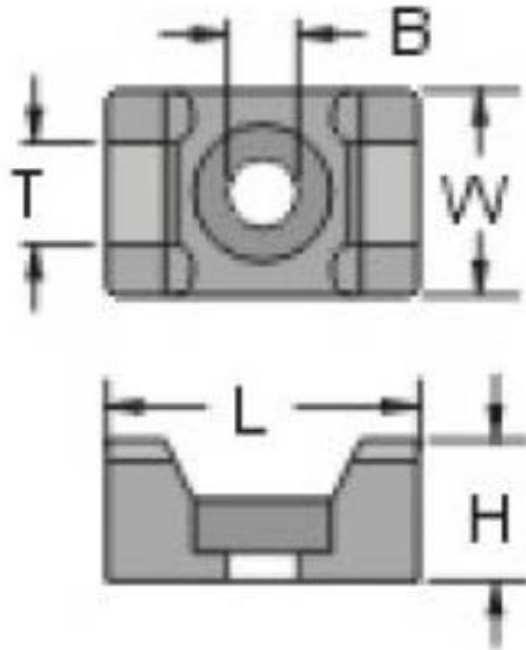

## Dimensions (mm)

RS Stock No	H	L	W	T	B	Pack Size	Colour
666-717	7	15	10	5.1	3	250	White
666-739	9.8	23	16	9	6.3	250	White
233-663	7	15	10	5.1	3	250	Black
233-685	9.8	23	16	9	6.3	250	Black

### Specifications

Colour	Black
Cable Tie Width Acceptance	8mm
Length:	23mm
Width:	16mm
Fixing Hole Diameter:	6.3mm
Material:	Nylon 66
Series:	HC
Minimum Operating Temperature:	-45°C
Maximum Operating Temperature:	+85°C
Quantity:	250