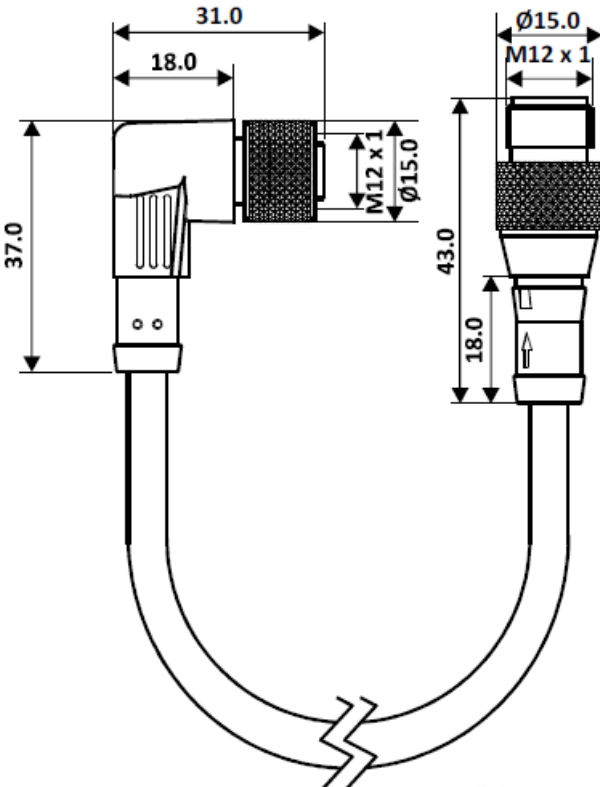

Datasheet

Connector Assembly

RS Stock 877-1205

Dimensions: (mm)

Specifications

General Specification

Rated Operational Voltage	250 V
Current Rating	4A
Insulation Resistance	$\geq 100 \text{ M}\Omega$
Temperature Range	-25°C ... +75°C
Degree of Protection	IP67

Material Specification

Grip Material	PU
Contact	Cu-Zn
Contact Plating	Gold Plated
Contact Carrier	Nylon 66
O-Ring	Neoprene
Grip Colour	Black
Coupling Nut	Brass Nickel-Plated

Cable Specification

Cable Length-L	2 m
Cable Type	4 Core PVC Multi Strand
Sheath Colour	Black
Cross Section of Wire	0.34 sq. mm
Core Dia	1.3 mm
Cable Dia	4.9 \pm 0.1 mm
Termination	Partially Stripped