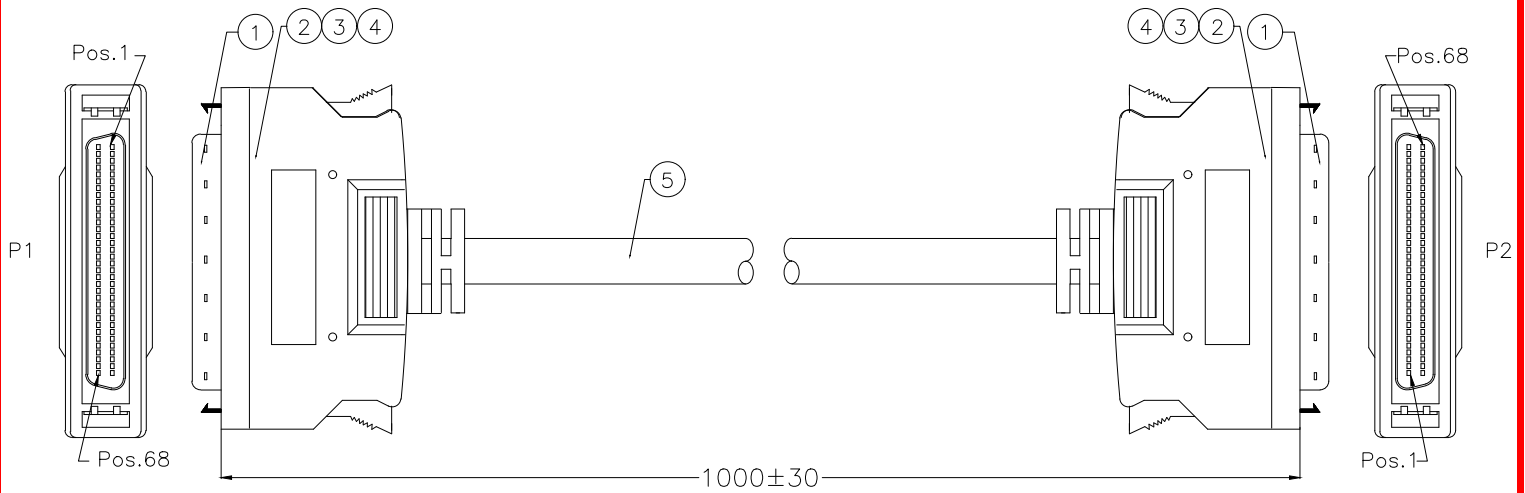

Datasheet

1m Male SCSI III to Male SCSI III SCSI Cable Assembly, Clip

Stock Number: 182-3955

Connector A	Male SCSI III
Connector B	Male SCSI III
Fastener Type	Clip
Length	1m
Sheath Colour	Beige

5	1	MI	UL2990 28AWG*34TW/PR+AL/Foil+Drain
			+Braid Jacket: Beige Color.
4		mm	Copper Foil 360° Soldered.
3		KG	Inner Molded PE.
2		KG	Overmolded PVC , Color: Beige
1	2	EA	HPDB68 Male, Contact: Gold 10U” Plated
			Shell: Nickel Plated, Insulation: Black. Pitch
			1.27mm, W/Spring Latch, Steel Nickel Plated
ITEM	QTY	U/M	DESCRIPTION

PIN ASSIGNMENT :