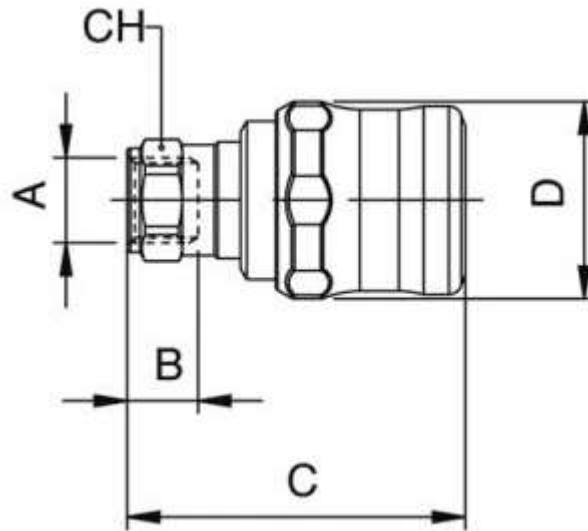

General Specifications

Material	Nickel Plated Brass
Applications	Lubrication System, Cooling System, Pneumatic Machinery Equipment

Mechanical Specifications

Connection Type	Threaded, Tube
Tube Connection Size	11
Coupling Gender	Female
Threaded Connection	1/4 in Female
Thread Size	1/4in
Wrench Size	17Hex
Length	53mm
Hose Barb Connection	30.5mm

Similar Products

Parameters	2312524	2312525
Brand	RS PRO	RS PRO
Connection Type	Threaded, Tube	Threaded, Tube
Tube Connection Size	12	15
Coupling Gender	Female	Female
Threaded Connection	3/8 in Female	1/2 in Female
Thread Size	3/8in	1/2in
Hose Barb Connection	30.5mm	30.5mm
Wrench Size	20Hex	24Hex
Length	54mm	57mm