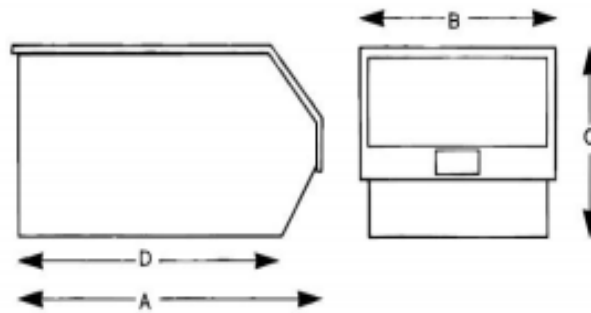

### Mechanical Specifications

<b>Volume</b>	12.8 litres
<b>Maximum Container Stack Height</b>	4mm
<b>Maximum Stack Load Capacity</b>	45kg
<b>Weight</b>	30kg

External dimensions		
<b>Dimension</b>	350mm x 205mm x 181mm	
<b>Depth</b>	350mm	(Overall)
<b>Width</b>	205mm	(Overall)
<b>Height</b>	181mm	(Overall)
<b>Base Length</b>	300mm	(Overall)

Internal dimensions	
Dimension	330mm x 177mm x 167mm
Depth	330mm
Width	177mm
Height	167mm
Base Length	287mm

### Approvals

Compliance/Certifications	BS IEC 61340-5-1:2007
---------------------------	-----------------------

All Dimensions in mm	SIZE 1	SIZE 2	SIZE 3	SIZE 4	SIZE 5	SIZE 6	SIZE 7
(A) Overall Length	90	167	240	350	350	376	510
(B) Overall Width	100	101	150	205	205	419	315
(C) Overall Height	50	76	130	130	181	180	200
(D) Overall Base Length	64	143	200	300	300	310	450
(A) Internal Length	80	154	223	330	330	350	470
(B) Internal Width	88	88	128	179	177	378	270
(C) Internal Height	42	63	120	117	167	164	188
(D) Internal Base Length	65	131	188	287	287	295	435
Volumes (Litres)	0.46	1.27	4.6	9.1	12.8	28.3	31.4
Maximum Container Stack Height – (See Details Opposite)	7	5	4	6	4	8	6
Maximum Stack Load Capacity (kg)	12	12	30	36	45	60	42