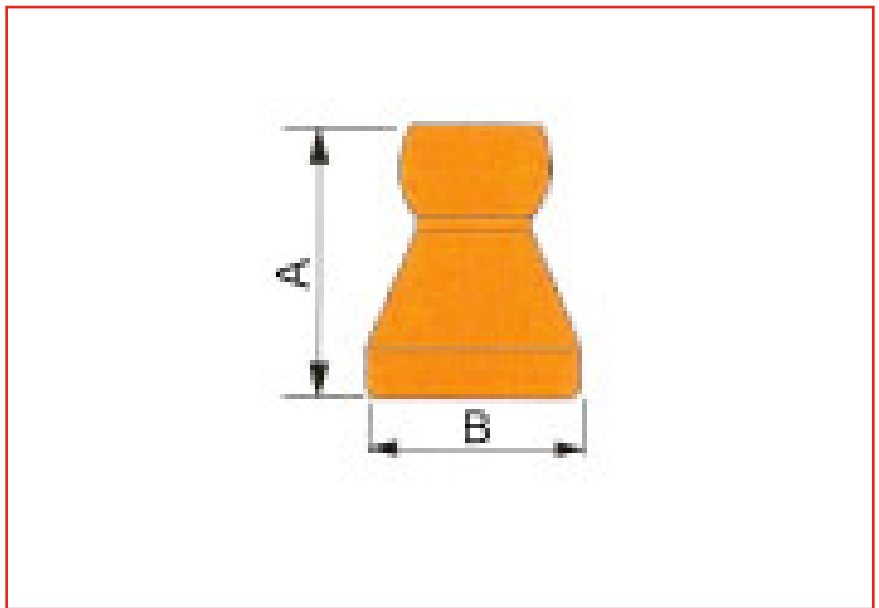

ENGLISH

Datasheet

RS Pro Coolant Hose 1/2" System

1/2" to 1/4" Straight Reducer

RS Stock No: 623-5139

Specifications:

Electrically non-conductive

Rust proof

Chemically resistant

All parts interchangeable

Order Code	Manufacturers Code	Type/Size	A (mm)	B (mm)	Pack Qty
623-5139	CS-100-298	1/2" to 1/4"	34	25	2