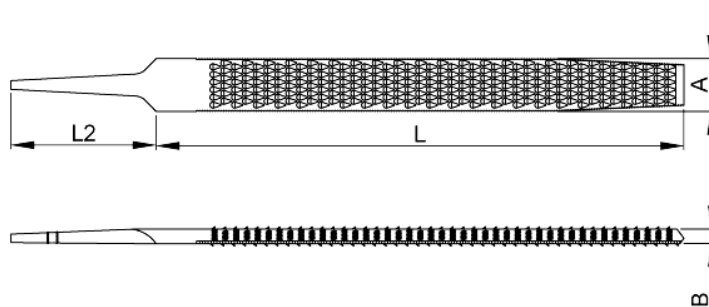

Datasheet

RS Pro Half Round Cabinet Rasps

EN

Product feature:

- Rasps - used on wood, leather and similar soft materials for rapid stock removal
- High carbon content
- Rasp-cut surfaces
- Type of cut: Bastard

RS CODE NO	CODE NO	L mm-inch	A mm	B mm	L2 mm	Type of cut	gr
1611508	J68-108RS	200 - 8"	20	5.5	55	1	128
1467341	J68-110RS	250 - 10"	24	7	60	1	250
1467342	J68-112RS	300 - 12"	29	8.7	70	1	405