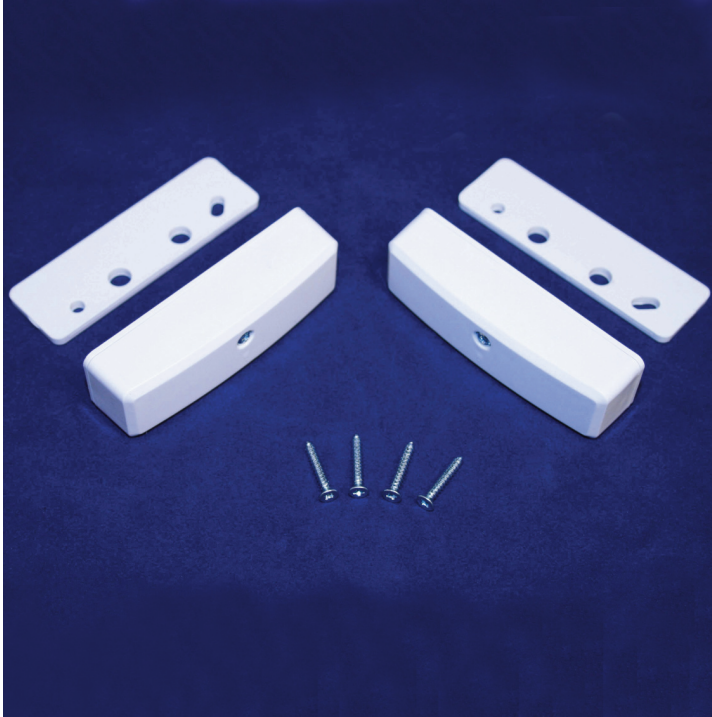

ENGLISH

Datasheet

Stock No: 9184700

RS Pro Grade 3 Surface alarm contact

Specifications

- Magnetic interference detection
- Built in anti tamper switch
- Interchangeable resistors to suit most alarm panels
- Spacer and mounting screws included
- Supervised end of line
- Can be fitted in a shared zone