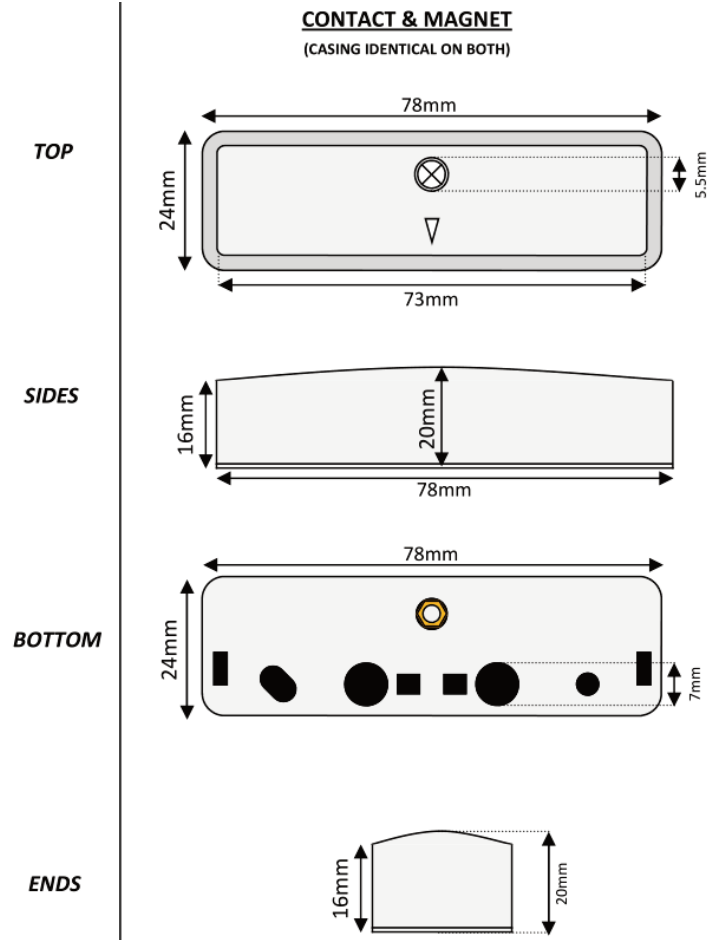

ENGLISH

Datasheet

Stock No: 9184700

RS Pro Grade 3 Surface alarm contact

Specifications

- Magnetic interference detection
- Built in anti tamper switch
- Interchangeable resistors to suit most alarm panels
- Spacer and mounting screws included
- Supervised end of line
- Can be fitted in a shared zone